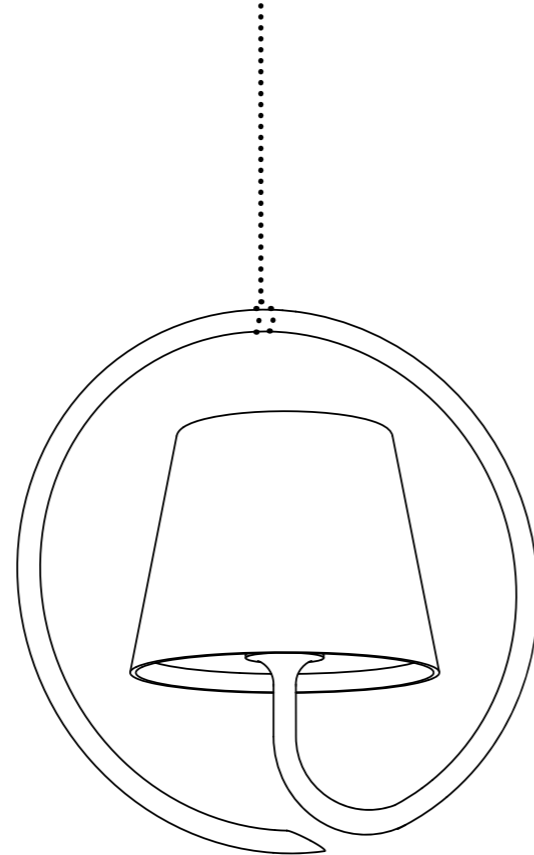

Poldina

sospensione - hanging

Lampada ricaricabile a sospensione, con corpo in alluminio verniciato bianco o corten opaco, diffusore in policarbonato e fonte luminosa a LED. La collezione Poldina ha un grado di protezione IP54 che la rende adatta sia all'uso interno che esterno. La durata della batteria è garantita per più di 9 ore. Cordino non incluso.

A rechargeable hanging lamp with a matte white or corten painted aluminium fixture, a polycarbonate diffuser and a LED light source. The Poldina collection has IP54 protection, making it ideal for indoor and outdoor use. Battery life guaranteed for more than 9 hours. Rope not included

LED - 3000K - CRI>80 - 220-240V CE IP54

DIMENSIONS	TOTAL ABSORPTION	LUMEN LAMP
Ø 19,8 cm / Ø 7,8 in	2,2 W	154 lm

carica batteria con entrata micro usb - incluso
power charger with micro usb plug - included