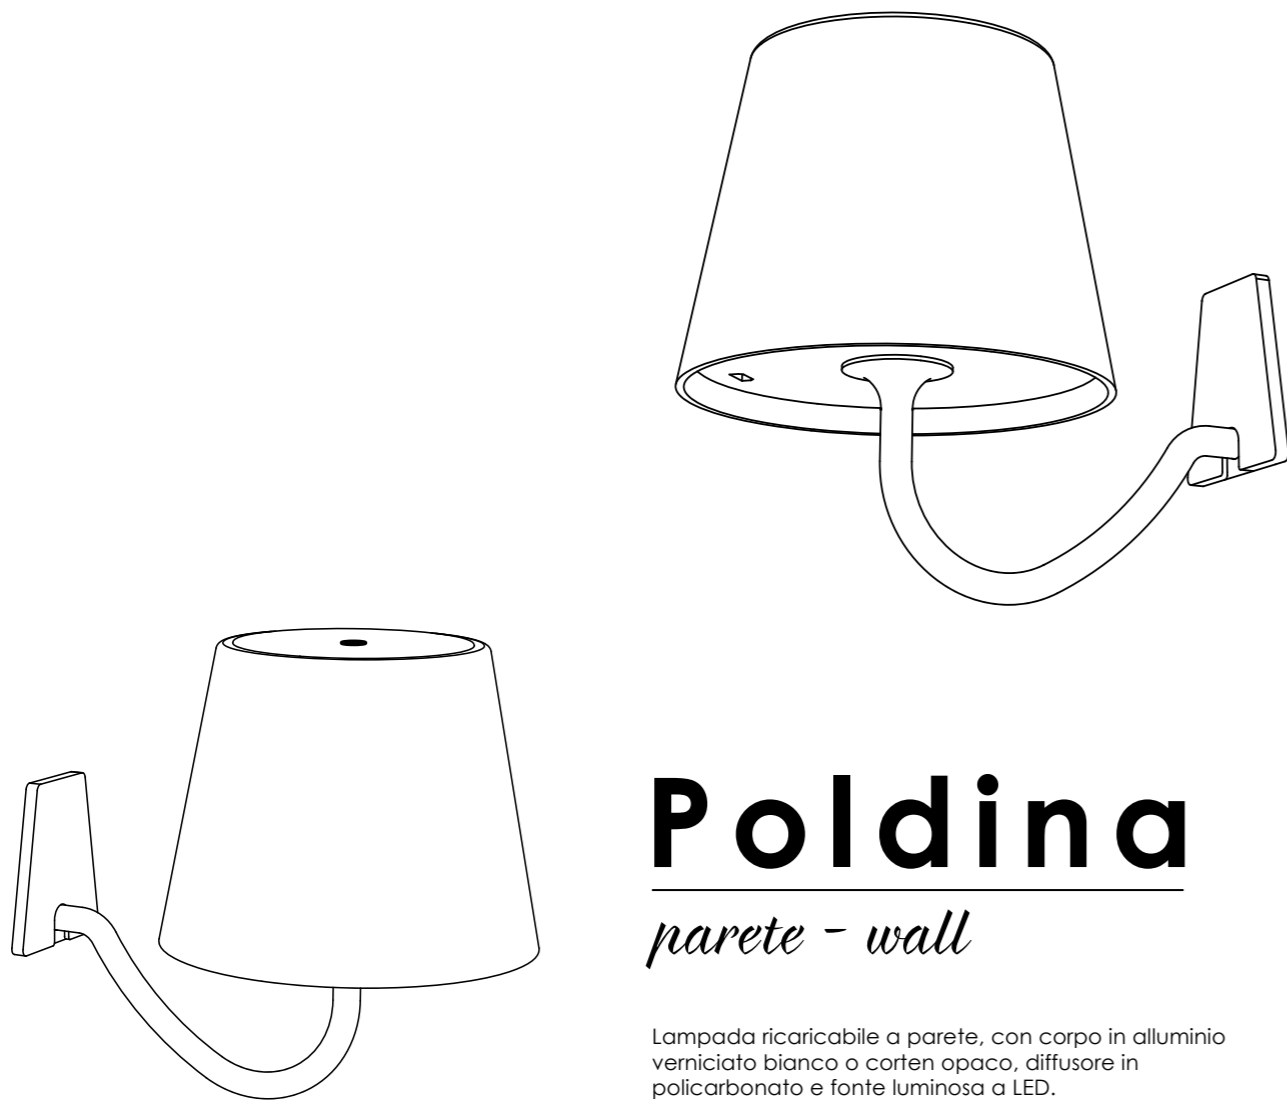

Poldina

parete - wall

Lampada ricaricabile a parete, con corpo in alluminio verniciato bianco o corten opaco, diffusore in policarbonato e fonte luminosa a LED. La collezione Poldina ha un grado di protezione IP54 che la rende adatta sia all'uso interno che esterno. La durata della batteria è garantita per più di 9 ore.

A rechargeable wall lamp with a matte white or corten painted aluminium fixture, a polycarbonate diffuser and a LED light source. The Poldina collection has IP54 protection, making it ideal for indoor and outdoor use. Battery life guaranteed for more than 9 hours.

LED - 3000K - CRI>80 - 220-240V CE IP54

DIMENSIONS	TOTAL ABSORPTION	LUMEN LAMP
h 14 - 11 x 15,7 cm / h 5,5 - 4,3 x 6,2 in	2,2 W	154 lm

carica batteria con entrata micro usb - incluso power charger with micro usb plug - included