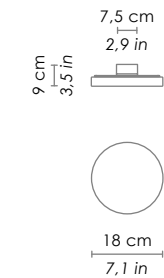

LED - 3000K - CRI>80 - 220-240V CE IP20				
	DIMENSIONS	CODE	TOTAL ABSORPTION	LUMEN LED BOARD
incasso / recessed	Ø 18 - h 6,2 cm / Ø 7,1 - h 2,4 in	LD7701C3...	8 W	700 lm

...IP44 su richiesta / on request

LED - 3000K - CRI>80 - 220-240V CE IP20				
	DIMENSIONS	CODE	TOTAL ABSORPTION	LUMEN LED BOARD
parete - soffitto / wall - ceiling	Ø 18 - h 9 cm / Ø 7,1 - h 3,5 in	LD7702C3	4 W	320 lm