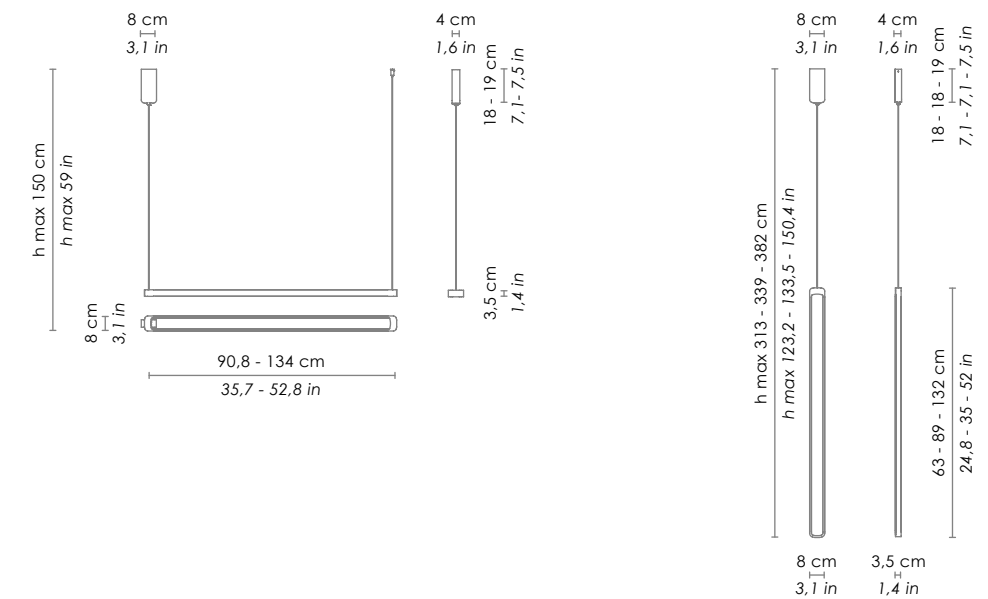

PARETE - SOFFITTO - SOSPENSIONE - TERRA
WALL - CEILING - HANGING - FLOOR LAMP

STRIPE

TERRA FLOOR LAMP

LED - 3000K - CRI>80 - 100-240V CE IP20

	DIMENSIONS	CODE	POWER LED	TOTAL ABSORPTION	LUMEN LED BOARD	LUMEN LAMP
terra floor lamp	Ø 18 - h 160,7 cm / Ø 7,1 - h 63,3 in	LD0079B3	35 W	39 W	3500 lm	2450 lm

STRIPE

STRIPE

SOSPENSIONE
HANGING

LED - 3000K - CRI>80 - 100-240V CE IP20

	DIMENSIONS	CODE	POWER LED	TOTAL ABSORPTION	LUMEN LED BOARD	LUMEN LAMP
sospensione hanging	90,8 - h 150 cm / 35,7 - h 59 in	LD0370B3	23 W	25 W	2580 lm	1800 lm
	134 - h 150 cm / 52,8 - h 59 in	LD0371B3	35 W	39 W	3920 lm	2750 lm
	h 63 - 313 cm / h 24,8 - 123,2 in	LD0373B3	15 W	17 W	1720 lm	1200 lm
	h 89 - 339 cm / h 35 - 133,5 in	LD0374B3	23 W	25 W	2580 lm	1800 lm
	h 132 - 382 cm / h 52 - 150,4 in	LD0375B3	35 W	39 W	3920 lm	2750 lm