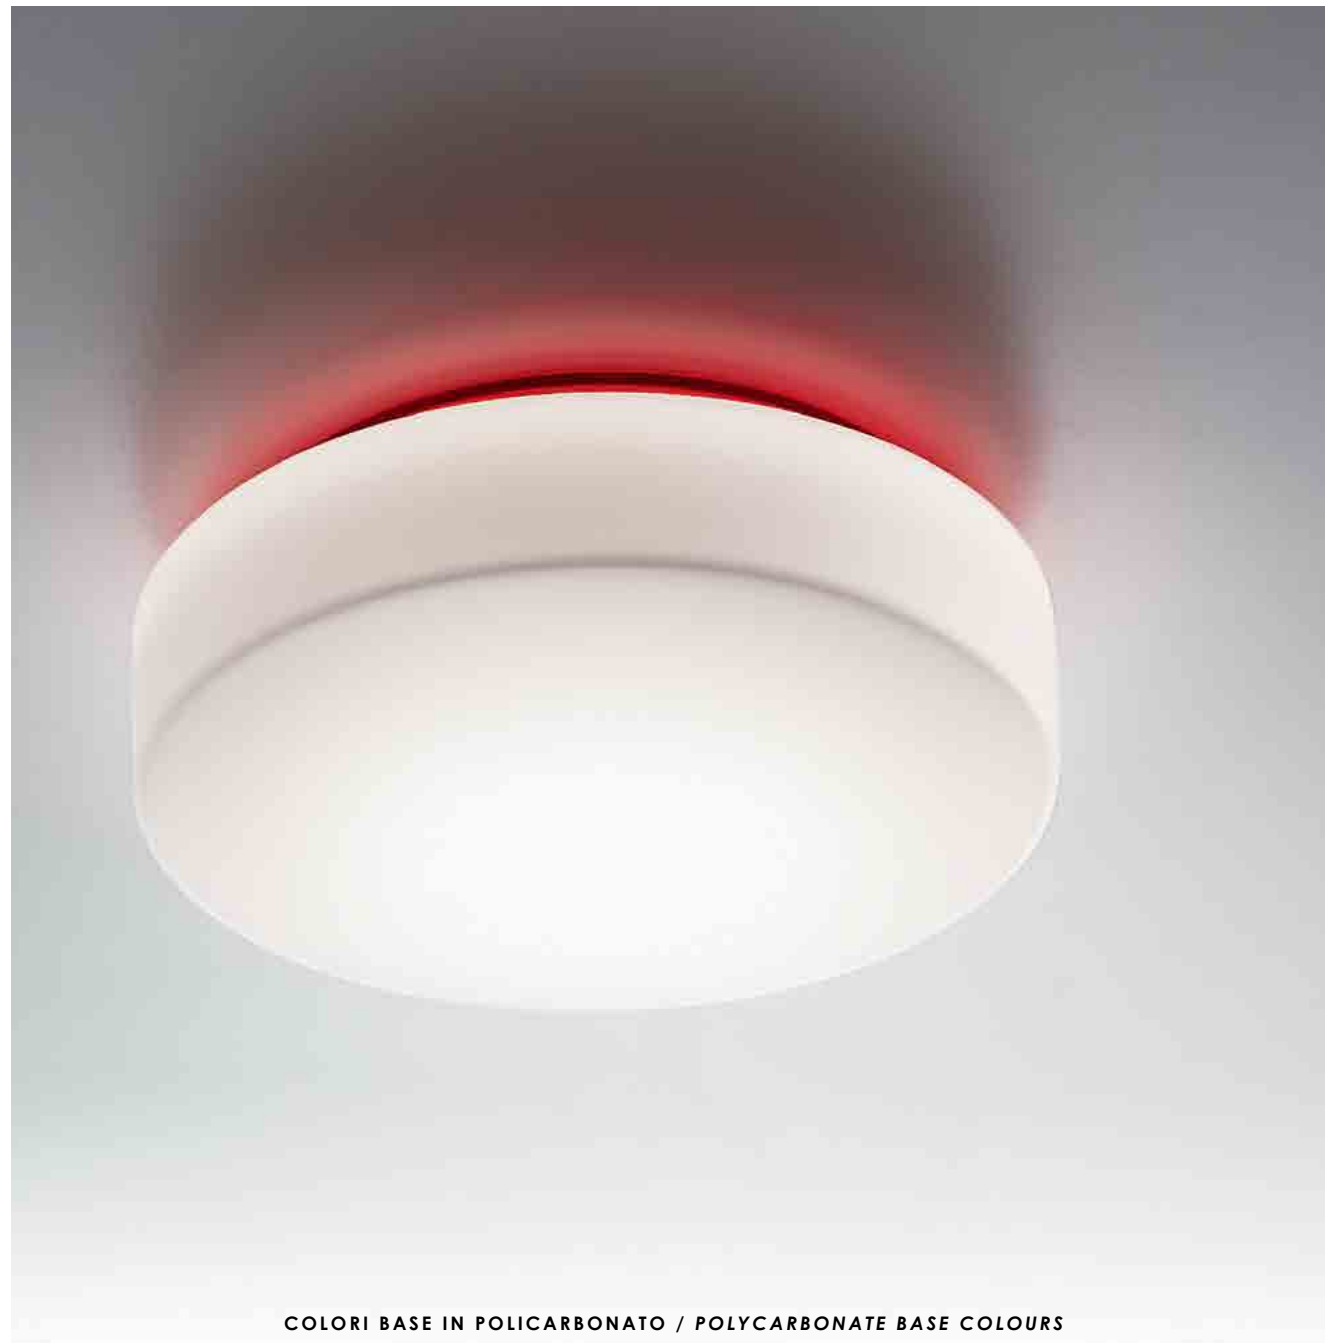

DRUM

ATTACCO A BAIONETTA / TWIST-LOCK COUPLING