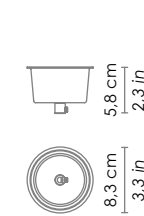

LGR0001 grigio / grey
LGR0002 bianco / white

Rosone per sospensione 1 luce /
canopy for hanging lamp 1 light