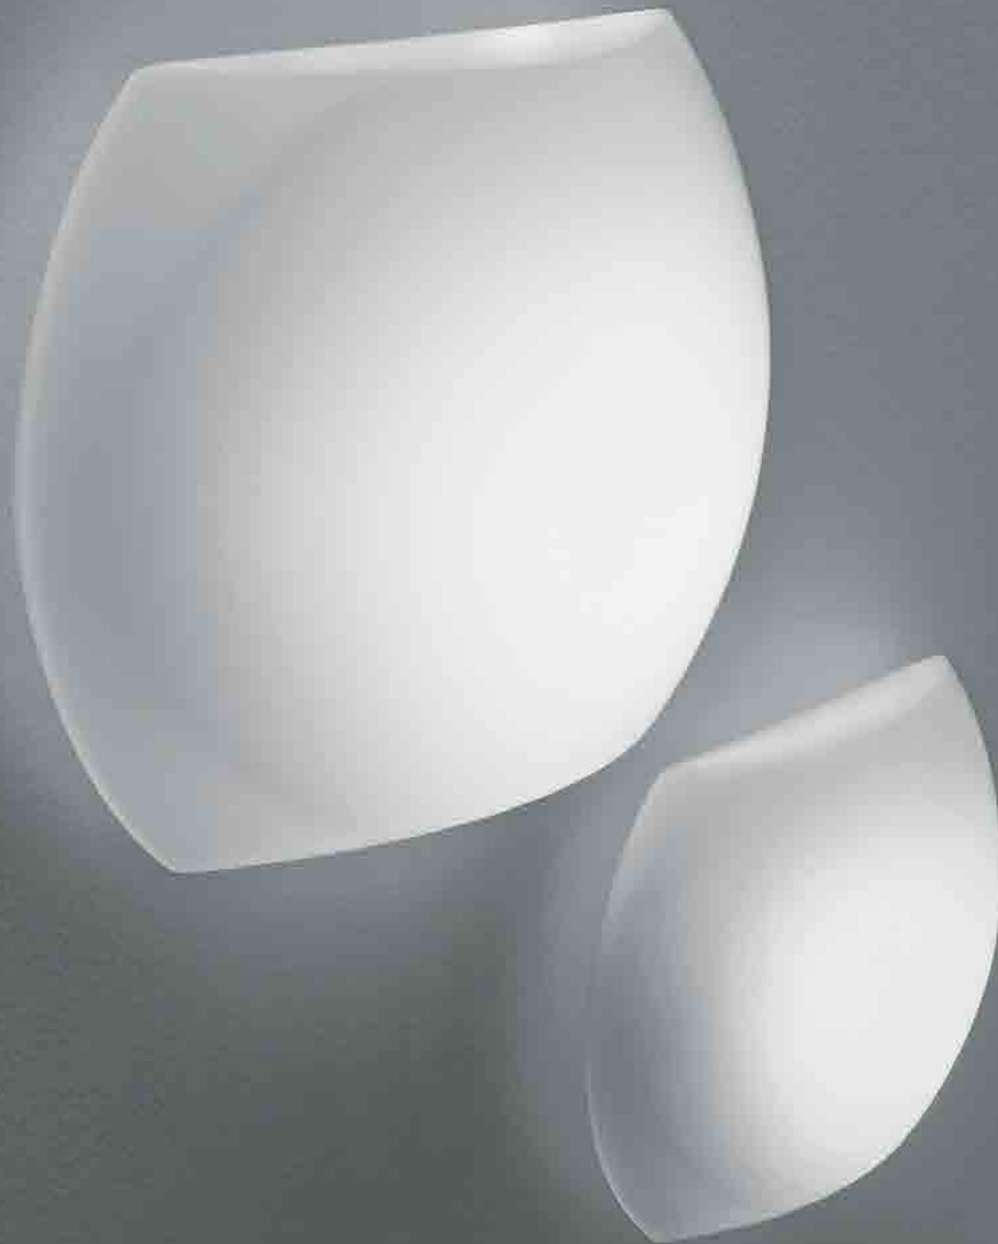

CHIUSA

Collezione di lampade a parete e soffitto in vetro soffiato triplex opale satinato. Parti metalliche verniciate bianco.
A collection of wall and ceiling lamps in satin finish triplex opal blown glass. White painted metal parts.