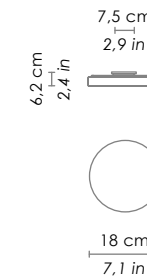

LED - 3000K - CRI>80 - 220-240V CE IP20				
	DIMENSIONS	CODE	TOTAL ABSORPTION	LUMEN LED BOARD
incasso / recessed	Ø 18 - h 6,2 cm / Ø 7,1 - h 2,4 in	LD7701C3...	8 W	700 lm

...IP44 su richiesta / on request

LED - 3000K - CRI>80 - 220-240V CE IP20				
	DIMENSIONS	CODE	TOTAL ABSORPTION	LUMEN LED BOARD
parete - soffitto / wall - ceiling	Ø 18 - h 9 cm / Ø 7,1 - h 3,5 in	LD7702C3	4 W	320 lm