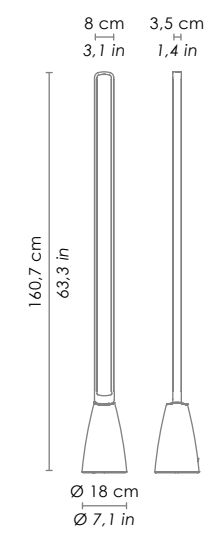

PARETE - SOFFITTO - SOSPENSIONE - TERRA
WALL - CEILING - HANGING - FLOOR LAMP

STRIPE

TERRA FLOOR LAMP

LED - 3000K - CRI>80 - 100-240V CE IP20

	DIMENSIONS	CODE	POWER LED	TOTAL ABSORPTION	LUMEN LED BOARD	LUMEN LAMP
terra floor lamp	Ø 18 - h 160,7 cm / Ø 7,1 - h 63,3 in	LD0079B3	35 W	39 W	3500 lm	2450 lm