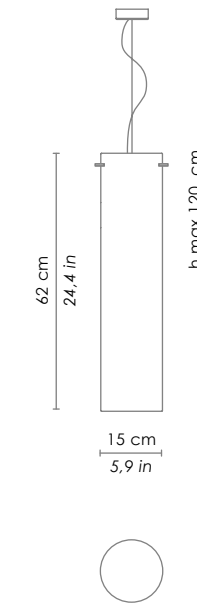

SOSPENSIONE VETRO APERTO
HANGING OPEN GLASS LAMP