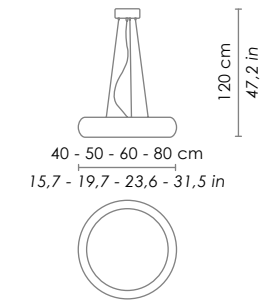

SOSPENSIONE
HANGING