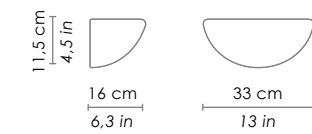

PARETE
WALL