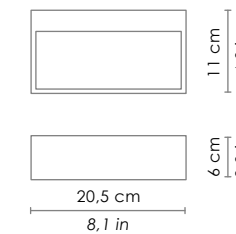

PARETE
WALL