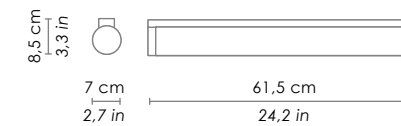

PARETE - SOFFITTO
WALL - CEILING