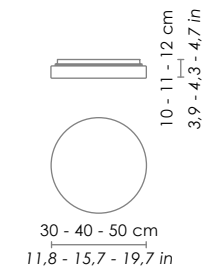

Attacco a baionetta / Twist-lock coupling

E27 220-240V CE IP44

DIMENSIONS	CODE	POLYCARBONATE BASE COLOURS						LAMP CONNECTION	WATT MAX	
		TRASPARENTE CLEAR	ROSSO RED	ARANCIO ORANGE	BLU BLUE	VERDE GREEN	GIALLO YELLOW			
parete - soffitto / wall - ceiling	Ø 30 cm / Ø 11,8 in	LL8701	NE	RO	AR	BL	VE	GI	E27	1 x 42 HS
	Ø 40 cm / Ø 15,7 in	LL8731	NE	RO	AR	BL	VE	GI	E27	2 x 42 HS
	Ø 50 cm / Ø 19,7 in	LL8761	NE	RO	AR	BL	VE	GI	E27	3 x 42 HS

LED - 3000K - CRI>80 - 220-240V CE IP44

DIMENSIONS	CODE	POLYCARBONATE BASE COLOURS						TOTAL ABSORPTION	LUMEN LED BOARD	
		TRASPARENTE CLEAR	ROSSO RED	ARANCIO ORANGE	BLU BLUE	VERDE GREEN	GIALLO YELLOW			
parete - soffitto / wall - ceiling	Ø 30 cm / Ø 11,8 in	LD8701	N3	RO3	AR3	BL3	VE3	GI3	16 W	1502 lm
	Ø 40 cm / Ø 15,7 in	LD8731	N3	RO3	AR3	BL3	VE3	GI3	25 W	2117 lm
	Ø 50 cm / Ø 19,7 in	LD8761	N3	RO3	AR3	BL3	VE3	GI3	41 W	3791 lm

LED dimmerabile / dimmable - 3000K - CRI>80 - 220-240V CE IP44

DIMENSIONS	CODE	POLYCARBONATE BASE COLOURS						TOTAL ABSORPTION	LUMEN LED BOARD	DIMMER	
		TRASPARENTE CLEAR	ROSSO RED	ARANCIO ORANGE	BLU BLUE	VERDE GREEN	GIALLO YELLOW				
parete - soffitto / wall - ceiling	Ø 30 cm / Ø 11,8 in	LD8703	N3	RO3	AR3	BL3	VE3	GI3	0 - 16 W	0-1502 lm	1/10V*
	Ø 40 cm / Ø 15,7 in	LD8733	N3	RO3	AR3	BL3	VE3	GI3	0 - 25 W	0-2117 lm	1/10V*
	Ø 50 cm / Ø 19,7 in	LD8763	N3	RO3	AR3	BL3	VE3	GI3	0 - 41 W	0-3791 lm	1/10V*

* Regolabile mediante potenziometro / Adjustable using a potentiometer

LED emergenza / emergency 1h S.A. - 3000K - CRI>80 - 220-240V CE IP44

DIMENSIONS	CODE	POLYCARBONATE BASE COLOURS						TOTAL ABSORPTION	LUMEN LED BOARD	
		TRASPARENTE CLEAR	ROSSO RED	ARANCIO ORANGE	BLU BLUE	VERDE GREEN	GIALLO YELLOW			
parete - soffitto / wall - ceiling	Ø 40 cm / Ø 15,7 in	LD8742	N3	RO3	AR3	BL3	VE3	GI3	6 - 25 W	470 - 2117 lm
	Ø 50 cm / Ø 19,7 in	LD8772	N3	RO3	AR3	BL3	VE3	GI3	12 - 41 W	760 - 3791 lm

LED 2700K - 4000K su richiesta / on request

Emergenza Versione con dispositivo di emergenza per l'alimentazione in luce permanente di una lampada. Autonomia 1h
Emergency Version with emergency device for powering one permanent lamp. Autonomy 1 hour.