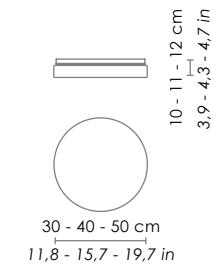

DRUM METAL

ATTACCO A BAIONETTA / TWIST-LOCK COUPLING

Collezione di lampade da parete e soffitto in vetro soffiato triplex opale satinato, con recuperatore di flusso in alluminio gofrato, base in policarbonato anti UV traslucido neutro. Parti metalliche disponibili nelle finiture cromo, verniciato bianco o nero opaco, verniciato lucido nei colori rosso, arancione, blu o verde. Chiusura vetro a baionetta. La collezione Drum metal ha un grado di protezione IP44.

A collection of wall and ceiling lamps in satin finish triplex opal blown glass, with an embossed aluminium flux recuperator, and anti-UV, neutral translucent polycarbonate base. Metal parts are available in the following finishes: chrome, matt black or white painted, glossy red, orange, blue or green painted. Twist-lock system for the glass component. The Drum metal collection has IP44 protection.

PARETE - SOFFITTO
WALL - CEILING