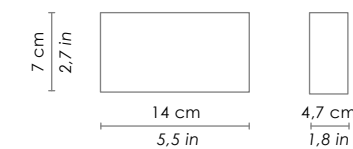

OVALINO

PARETE - TERRA
WALL - FLOOR LAMP

Collezione di lampade a parete con corpo in pressofusione di alluminio verniciato nei colori bianco opaco o grigio scuro, diffusore in policarbonato bianco e fonte luminosa a LED biemissione. La collezione Ovalino ha un grado di protezione IP54 idonea per uso esterno ed interno.

A collection of wall lamps with a matt white or dark grey painted die-cast aluminium fixture, a white polycarbonate diffuser and a double emission LED light source. The Ovalino collection has IP54 protection, making it ideal for indoor and outdoor use.

PARETE
WALL

LED - 3000K - CRI>80 - 220-240V CE IP54

	DIMENSIONS	CODE	METAL PART FINISHES		POWER LED	TOTAL ABSORPTION	LUMEN LAMP
parete wall	14 x 7 x 4,7 cm / 5,5 x 2,7 x 1,8 in	LD0030	BIANCO WHITE	GRIGIO SCURO DARK GREY	2 x 3,4W	2 x 4W	2 x 302 lm

FINITURA PARTI METALLICHE / METAL PART FINISHES

Bianco / white

Grigio scuro / dark grey