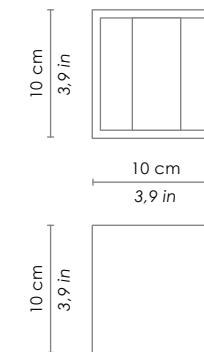

LED - 3000K - CRI>80 - 220-240V €€ IP54

	DIMENSIONS	CODE	METAL PART FINISHES		POWER LED	TOTAL ABSORPTION	LUMEN LAMP
parete wall	10 x 10 x 10 cm / 3,9 x 3,9 x 3,9 in	LD0052	BIANCO WHITE	GRIGIO SCURO DARK GREY	6 W	6,3 W	382 lm

FINITURA PARTI METALLICHE / METAL PART FINISHES

Bianco / white

Grigio scuro / dark grey