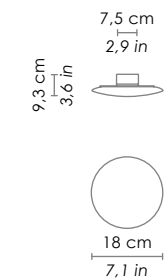

LED - 3000K - CRI>80 - 220-240V CE IP20

	DIMENSIONS	CODE	TOTAL ABSORPTION	LUMEN LED BOARD
incasso / recessed	Ø 18 - h 6,5 cm / Ø 7,1 - h 2,5 in	LD7501C3...	8 W	700 lm

...IP44 su richiesta / on request

LED - 3000K - CRI>80 - 220-240V CE IP20

	DIMENSIONS	CODE	TOTAL ABSORPTION	LUMEN LED BOARD
parete - soffitto / wall - ceiling	Ø 18 - h 9,3 cm / Ø 7,1 - h 3,6 in	LD7502C3	4 W	320 lm