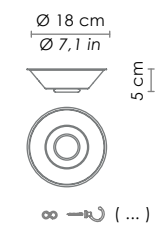

LGR0004 grigio / grey
LGR0014 bianco / white

Rosone per sospensione 2 luci con 2 ganci /
canopy for hanging lamp 2 lights with 2 hooks

LGR0003 grigio / grey
LGR0013 bianco / white

Rosone per sospensione 3 luci con 3 ganci /
canopy for hanging lamp 3 lights with 3 hooks

LGR0005 grigio / grey
LGR0015 bianco / white

Rosone per sospensione 5 luci con 5 ganci /
canopy for hanging lamp 5 lights with 5 hooks

LGR0008 grigio / grey
LGR0018 bianco / white

Rosone per sospensione 8 luci con 8 ganci /
canopy for hanging lamp 8 lights with 8 hooks