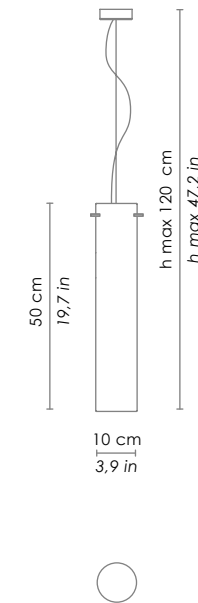

SOSPENSIONE VETRO APERTO
HANGING OPEN GLASS LAMP