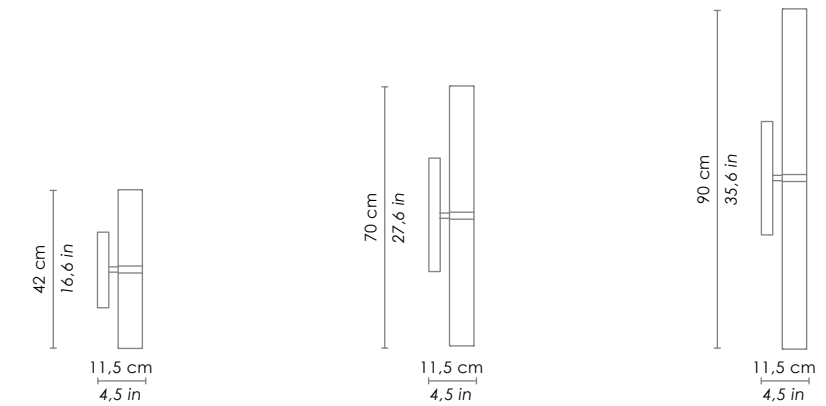

STICK 65

PARETE - SOFFITTO
WALL - CEILING

E27 220-240V CE IP44

	DIMENSIONS	CODE	LAMP CONNECTION	WATT MAX
parete - soffitto wall - ceiling	L 42 cm / L 16,6 in	LL9521	E27	2 x 42HS

FLUO 220-240V CE IP44

	DIMENSIONS	CODE	LAMP CONNECTION	WATT MAX
parete - soffitto wall - ceiling	L 42 cm / L 16,6 in	LL9523	G24q-3	2 x 26
	L 70 cm / L 27,6 in	LL9525	2G11	2 x 24
	L 90 cm / L 35,6 in	LL9527	2G11	2 x 36

LED - 3000K - CRI>80 - CE IP44

	DIMENSIONS	CODE	POWER LED	TOTAL ABSORPTION	LUMEN LAMP	
parete - soffitto wall - ceiling	L 42 cm / L 16,6 in	LD9521C3	2 x 6,7 W	2 x 9,6 W	2 x 623 lm	100 - 240 V
	L 70 cm / L 27,6 in	LD9525C3	2 x 10 W	2 x 15,7 W	2 x 1063 lm	220 - 240 V
	L 90 cm / L 35,6 in	LD9527C3	2 x 13,4 W	2 x 19 W	2 x 1127 lm	220 - 240 V