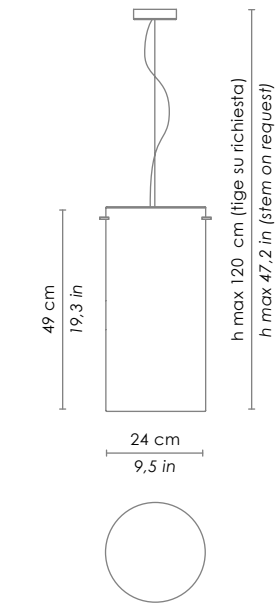

SOSPENSIONE GRANDE
LARGE HANGING LAMP