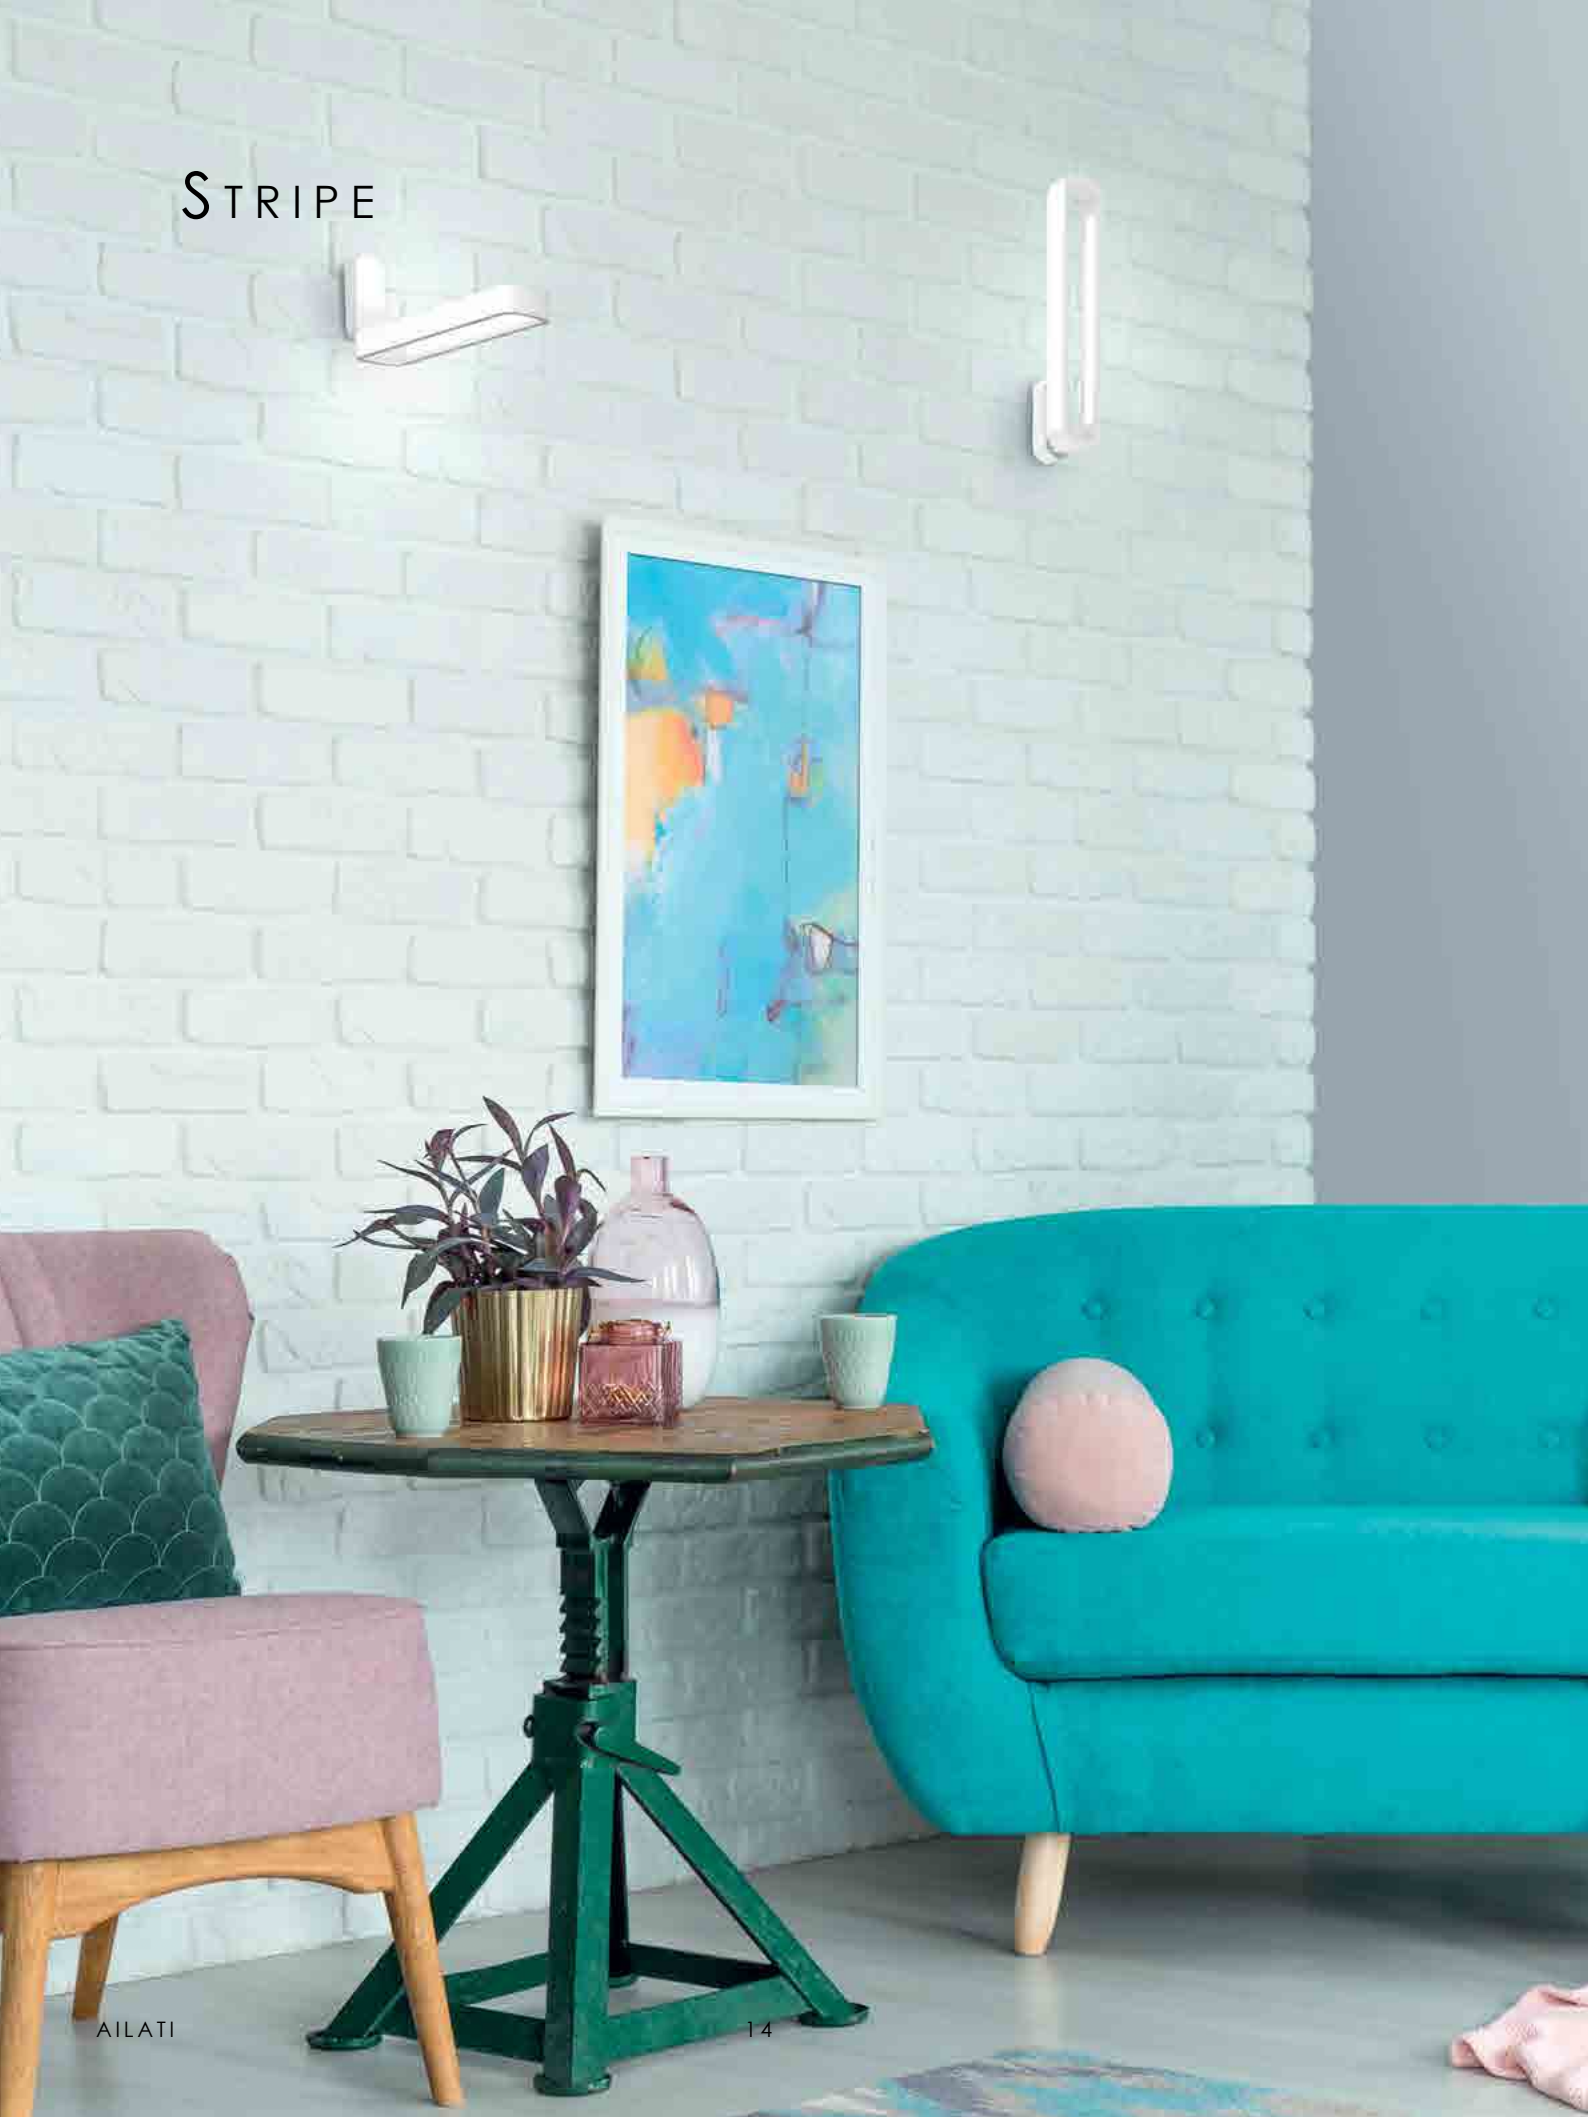

STRIPE

PARETE WALL

LED - 3000K - CRI>80 - 100-240V CE IP20

	DIMENSIONS	CODE	POWER LED	TOTAL ABSORPTION	LUMEN LED BOARD	LUMEN LAMP
parete	53 - h 8,2 cm / 20,9 - h 3,2 in	LD0377B3	18 W	20 W	2000 lm	1400 lm
wall	h 38,5 - 8 cm / h 15,1 - 3,1 in	LD0378B3	11 W	12 W	1230 lm	860 lm