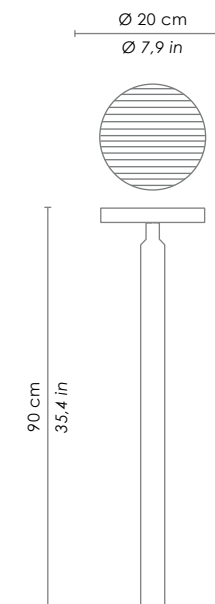

Accessori per fissaggio su terreno morbido o superfici tipo cemento - INCLUSI
Accessories for anchoring to soft ground or hard surfaces such as concrete - INCLUDED

LED - 3000K - CRI>80 - 200-240V CE IP54

	DIMENSIONS	CODE	TOTAL ABSORPTION	LUMEN LAMP
terra / floor	Ø 20 - h 90 cm / Ø 7,9 - h 35,4 in	LD0260G3	18 W	930 lm