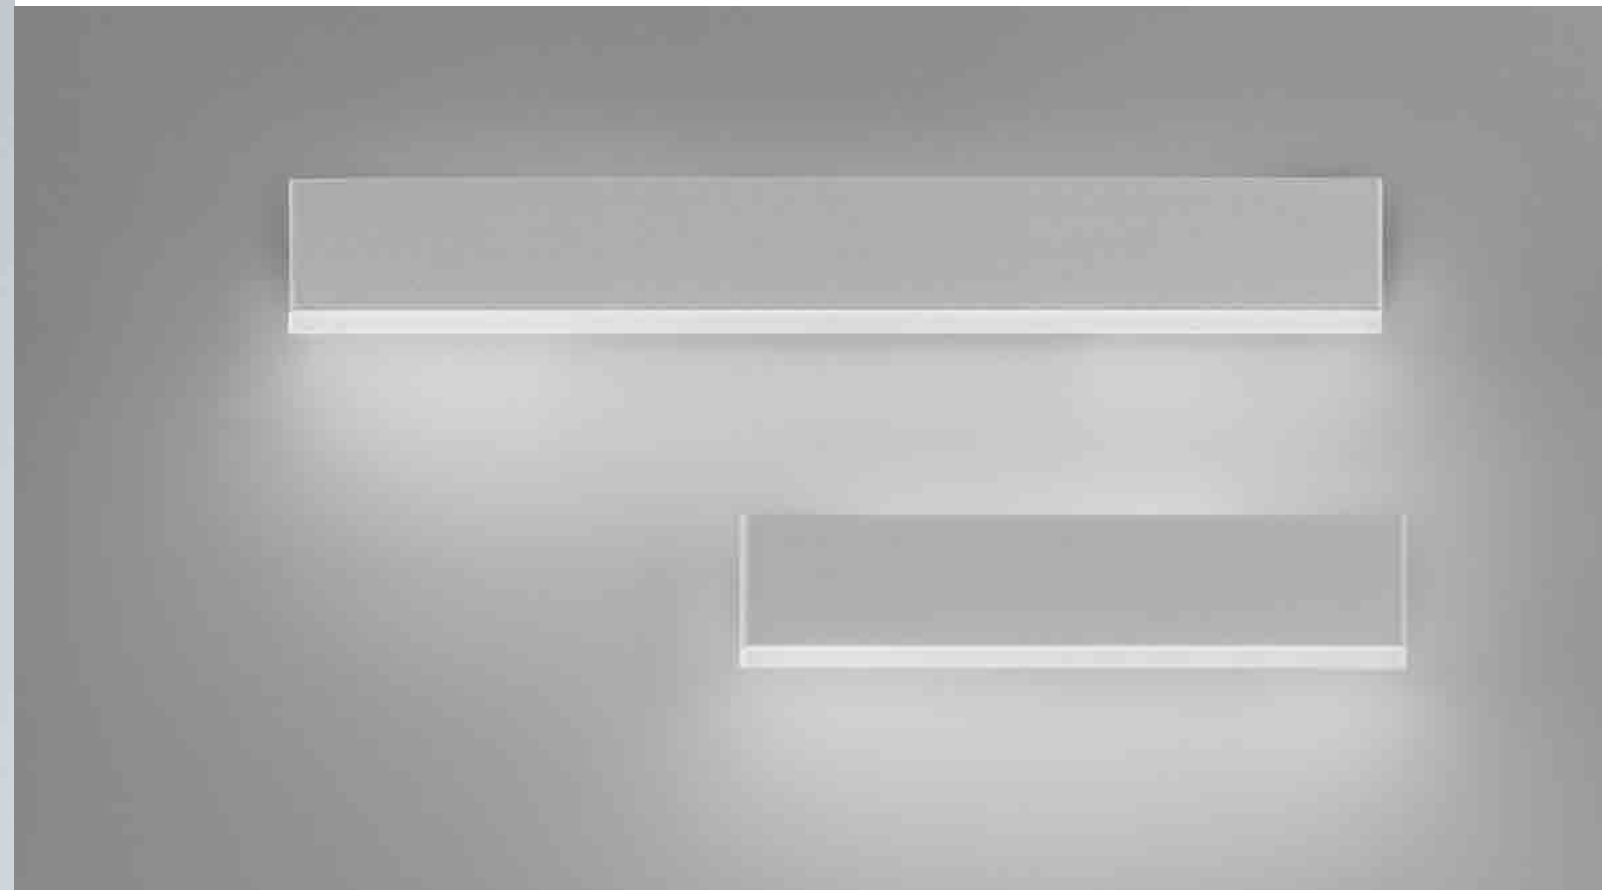

PARETE
WALL

MONO EMISSIONE / SINGLE EMISSION

BI EMISSIONE / DOUBLE EMISSION