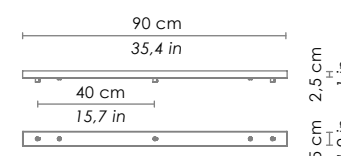

LGR0043 grigio / grey
LGR0053 bianco / white

Rosone per sospensione 3 luci /
canopy for hanging lamp 3 lights