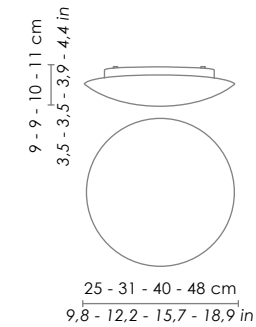

A collection of wall and ceiling lamps in satin finish triplex opal blown glass. White painted metal parts. Twist-lock system for the glass component.

E27 220-240V € [IP20]

	DIMENSIONS	CODE	LAMP CONNECTION	WATT MAX
parete - soffitto / wall - ceiling	Ø 25 cm / Ø 9,8 in	LL6110	E27	1 x 42 HS
	Ø 31 cm / Ø 12,2 in	LL6111	E27	1 x 52 HS
	Ø 40 cm / Ø 15,7 in	LL6112	E27	2 x 52 HS
	Ø 48 cm / Ø 18,9 in	LL6113	E27	3 x 52 HS