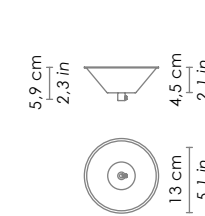

LGR0006 grigio / grey
LGR0016 bianco / white

Rosone per sospensione 1 luce /
canopy for hanging lamp 1 light