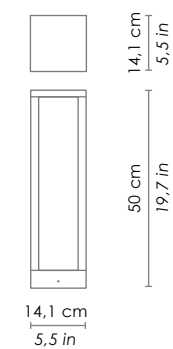

HOME

TERRA
FLOOR LAMP

LED - 3000K - CRI>80 - 220-240V CE IP65

	DIMENSIONS	CODE	METAL PART FINISHES		TOTAL ABSORPTION	LUMEN LAMP
terra floor	14,1 x 14,1 x h 50 cm / 5,5 x 5,5 x h 19,7 in	LD0254	GRIGIO SCURO DARK GREY	CORTEN	15 W	858 lm

FINITURA PARTI METALLICHE / METAL PART FINISHES

Grigio scuro / dark grey

Corten