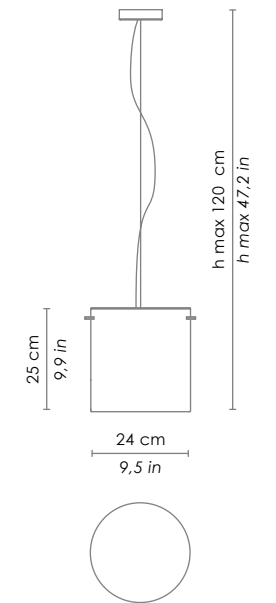

SOSPENSIONE PICCOLA
SMALL HANGING LAMP

E27 220-240V CE IP20

	DIMENSIONS	CODE		LAMP CONNECTION	WATT MAX
		CROMO / CHROME	BIANCO / WHITE		
sospensione - vetro aperto hanging - open glass	Ø 10 - h 50 cm / Ø 3,9 - h 19,7 in	LL9610	LL9610B	E27	1 x 70 HS
	Ø 15 - h 62 cm / Ø 5,9 - h 24,4 in	LL9710	LL9710B	E27	1 x 70 HS
sospensione - grande hanging - large	Ø 24 - h 49 cm / Ø 9,5 - h 19,3 in	LL9821	LL9821B	E27	1 x 70 HS
sospensione - piccola hanging - small	Ø 24 - h 25 cm / Ø 9,5 - h 9,9 in	LL9827	LL9827B	E27	1 x 52 HS

CANOPY	DIMENSIONS	AVAILABLE ON
	Ø 10 - h 2,5 cm / Ø 3,9 - h 1,0 in	Stick 100 - 150 - 240

Su richiesta rosoni speciali per installazioni multiple
special canopies for multiple light compositions are available on request

FINITURA PARTI METALLICHE / METAL PART FINISHES

Cromo / chrome

Bianco / white