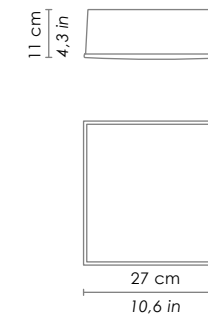

E27 220-240V C€ IP43

DIMENSIONS	CODE	POLYCARBONATE BASE COLOURS						LAMP CONNECTION	WATT MAX
parete - soffitto / wall - ceiling		TRASPARENTE CLEAR	ROSSO RED	ARANCIO ORANGE	BLU BLUE	VERDE GREEN	GIALLO YELLOW		
27 x 27 cm / 10,6 x 10,6 in	LL8461	NE	RO	AR	BL	VE	GI	E27	2 x 42 HS

LED - 3000K - CRI>80 - 220-240V C€ IP43

DIMENSIONS	CODE	POLYCARBONATE BASE COLOURS						TOTAL ABSORPTION	LUMEN LED BOARD
parete - soffitto / wall - ceiling		TRASPARENTE CLEAR	ROSSO RED	ARANCIO ORANGE	BLU BLUE	VERDE GREEN	GIALLO YELLOW		
27 x 27 cm / 10,6 x 10,6 in	LD8461	NE3	RO3	AR3	BL3	VE3	GI3	25 W	2117 lm

LED dimmerabile / dimmable - 3000K - CRI>80 - 220-240V C€ IP43

DIMENSIONS	CODE	POLYCARBONATE BASE COLOURS						TOTAL ABSORPTION	LUMEN LED BOARD	DIMMER
parete - soffitto / wall - ceiling		TRASPARENTE CLEAR	ROSSO RED	ARANCIO ORANGE	BLU BLUE	VERDE GREEN	GIALLO YELLOW			
27 x 27 cm / 10,6 x 10,6 in	LD8463	NE3	RO3	AR3	BL3	VE3	GI3	0 - 25 W	0-2117 lm	1/10V*

* Regolabile mediante potenziometro / Adjustable using a potentiometer

LED 2700K - 4000K su richiesta / on request