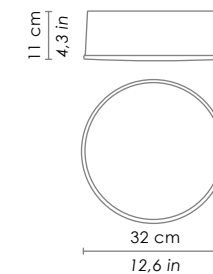

E27 220-240V CE IP43

DIMENSIONS	CODE	POLYCARBONATE BASE COLOURS						LAMP CONNECTION	WATT MAX
		TRASPARENTE CLEAR	ROSSO RED	ARANCIO ORANGE	BLU BLUE	VERDE GREEN	GIALLO YELLOW		
parete - soffitto / wall - ceiling Ø 32 cm / Ø 12,6 in	LL8411	NE	RO	AR	BL	VE	GI	E27	2 x 42 HS

LED - 3000K - CRI>80 - 220-240V CE IP43

DIMENSIONS	CODE	POLYCARBONATE BASE COLOURS						TOTAL ABSORPTION	LUMEN LED BOARD
		TRASPARENTE CLEAR	ROSSO RED	ARANCIO ORANGE	BLU BLUE	VERDE GREEN	GIALLO YELLOW		
parete - soffitto / wall - ceiling Ø 32 cm / Ø 12,6 in	LD8411	NE3	RO3	AR3	BL3	VE3	GI3	25 W	2117 lm

LED dimmerabile / dimmable - 3000K - CRI>80 - 220-240V CE IP43

DIMENSIONS	CODE	POLYCARBONATE BASE COLOURS						TOTAL ABSORPTION	LUMEN LED BOARD	DIMMER
		TRASPARENTE CLEAR	ROSSO RED	ARANCIO ORANGE	BLU BLUE	VERDE GREEN	GIALLO YELLOW			
parete - soffitto / wall - ceiling Ø 32 cm / Ø 12,6 in	LD8413	NE3	RO3	AR3	BL3	VE3	GI3	0 - 25 W	0-2117 lm	1/10V*

* Regolabile mediante potenziometro / Adjustable using a potentiometer

LED 2700K - 4000K su richiesta / on request