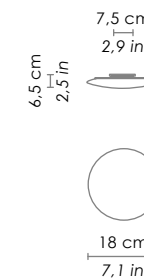

LED - 3000K - CRI>80 - 220-240V CE IP20

	DIMENSIONS	CODE	TOTAL ABSORPTION	LUMEN LED BOARD
incasso / recessed	Ø 18 - h 6,5 cm / Ø 7,1 - h 2,5 in	LD7501C3...	8 W	700 lm

...IP44 su richiesta / on request

LED - 3000K - CRI>80 - 220-240V CE IP20

	DIMENSIONS	CODE	TOTAL ABSORPTION	LUMEN LED BOARD
parete - soffitto / wall - ceiling	Ø 18 - h 9,3 cm / Ø 7,1 - h 3,6 in	LD7502C3	4 W	320 lm