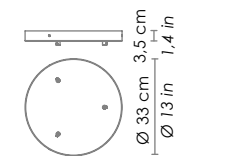

LGR0023 grigio / grey
LGR0033 bianco / white

Rosone per sospensione 3
luci / canopy for hanging
lamp 3 lights