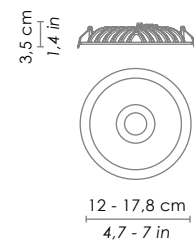

ECLIPSE TONDA

INCASSO - SOFFITTO
RECESSED - CEILING

SOFFITTO
CEILING

La lampada è controllata da un unico interruttore, con ogni ciclo di accensione ravvicinato cambia tipologia di illuminazione.

STEP 1 (SMD) - STEP 2 (COB) - STEP 3 (SMD + COB)

Lasciando la lampada spenta per un tempo prolungato alla sua riaccensione parte sempre dallo STEP 1

The lamp is controlled by a single switch, the type of illumination changes with each ignition cycle.

STEP 1 (SMD) - STEP 2 (COB) - STEP 3 (SMD + COB)

Leaving the lamp off, for a longer period, to its restart always starts from STEP 1.

LED - 3000K - CRI>80 - 100-240V CE IP20

	DIMENSIONS	CODE	POWER LED	TOTAL ABSORPTION	LUMEN LAMP	HOLE FOR FITTING
incasso	Ø 12 - h 3,5 cm / Ø 4,7 - h 1,4 in	LD0010B3	6,8 + 6,8 W	7 + 7 W	142 + 557 lm	Ø 11 cm / Ø 4,3 in
recessed	Ø 17,8 - h 3,5 cm / Ø 7 - h 1,4 in	LD0012B3	13,6 + 13,6 W	14 + 14 W	434 + 1015 lm	Ø 16 cm / Ø 6,3 in

Alimentatore compreso / power adaptor included

LED versione on - off / on - off version - 3000K - CRI>80 - 100-240V CE IP20

	DIMENSIONS	CODE	POWER LED	TOTAL ABSORPTION	LUMEN LAMP	HOLE FOR FITTING
incasso	Ø 12 - h 3,5 cm / Ø 4,7 - h 1,4 in	LD0016B3	13,6 W	14 W	697 lm	Ø 11 cm / Ø 4,3 in
recessed	Ø 17,8 - h 3,5 cm / Ø 7 - h 1,4 in	LD0017B3	27,2 W	28 W	1446 lm	Ø 16 cm / Ø 6,3 in

Nuovi prodotti con unica accensione / new products with single ignition

La lampada è controllata da un unico interruttore, con ogni ciclo di accensione ravvicinato cambia tipologia di illuminazione.

STEP 1 (SMD) - STEP 2 (COB) - STEP 3 (SMD + COB)

Lasciando la lampada spenta per un tempo prolungato alla sua riaccensione parte sempre dallo STEP 1

The lamp is controlled by a single switch, the type of illumination changes with each ignition cycle.

STEP 1 (SMD) - STEP 2 (COB) - STEP 3 (SMD + COB)

Leaving the lamp off, for a longer period, to its restart always starts from STEP 1.