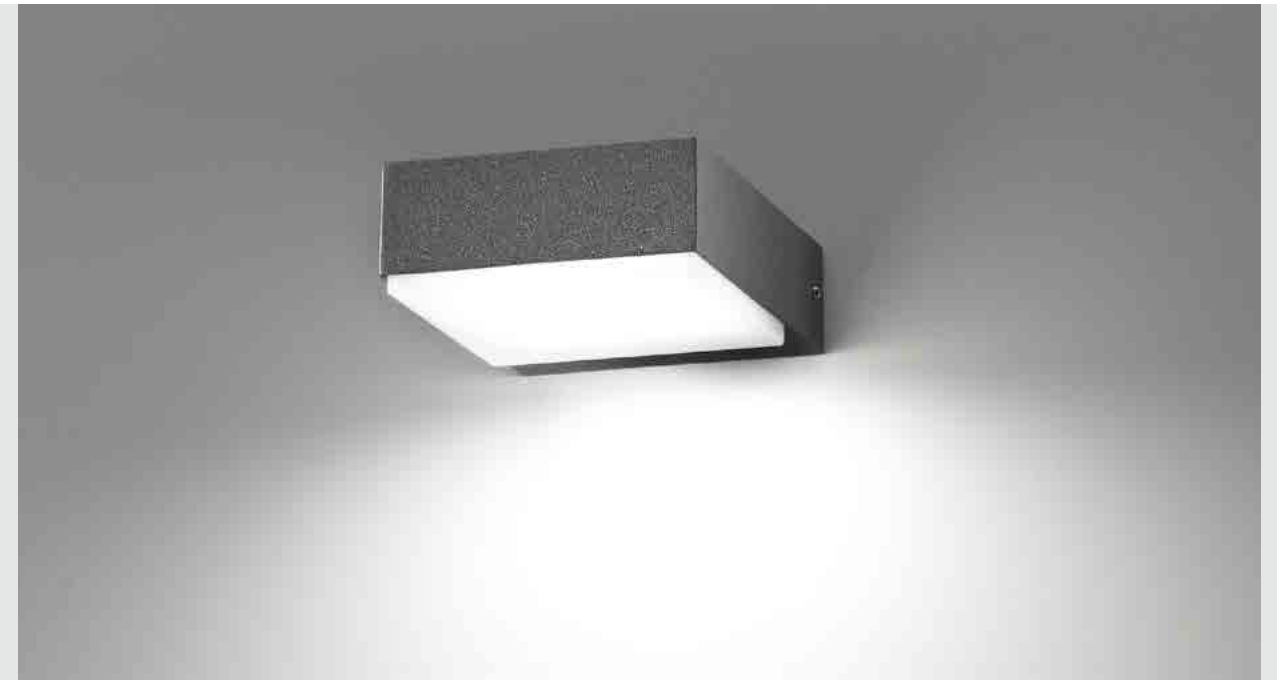

PARETE
WALL