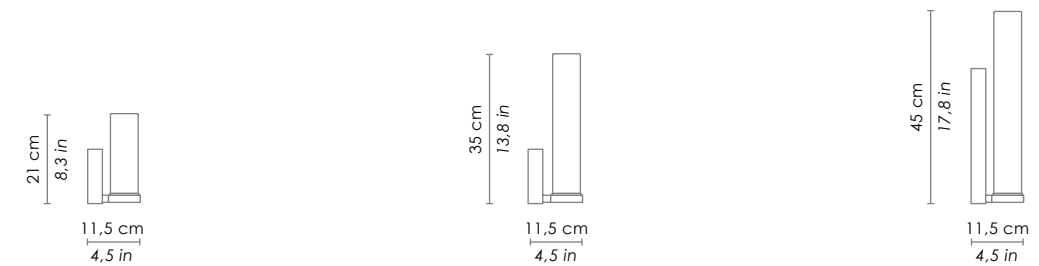

PARETE
WALL