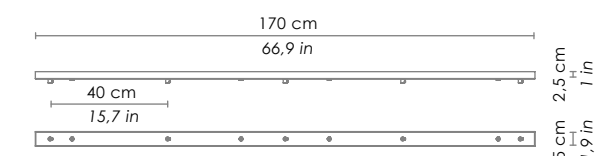

LGR0045 grigio / grey
LGR0055 bianco / white

Rosone per sospensione 5 luci /
canopy for hanging lamp 5 lights