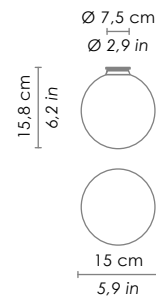

LED 220-240V - 3000K - CRI>80 €€ [IP20]

	DIMENSIONS	CODE	TOTAL ABSORPTION	LUMEN LED BOARD
incasso recessed	Ø 15 cm / Ø 5,9 in	LD9916C3...	8 W	700 lm

LED 220-240V - 3000K - CRI>80 €€ [IP20]

	DIMENSIONS	CODE	TOTAL ABSORPTION	LUMEN LED BOARD
parete - soffitto wall - ceiling	Ø 15 cm / Ø 5,9 in	LD9917C3	4 W	320 lm

HALO 220-240V €€ [IP20]

	DIMENSIONS	CODE	LAMP CONNECTION	WATT MAX
Elemento componibile - gruppo luce	Ø 15 - h 130 cm / Ø 5,9 - 51,2 in	LL9916	G9	1 x 33 HS
modular element -	Ø 15 - h 300 cm / Ø 5,9 - 118,1 in	LL9917	G9	1 x 33 HS
lamp component kit	Ø 15 - h 500 cm / Ø 5,9 - 196,8 in	LL9918	G9	1 x 33 HS

...IP44 su richiesta / on request