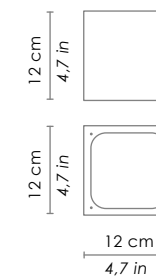

SOFFITTO CEILING

LED - 3000K - CRI>80 - 220-240V CE IP54

	DIMENSIONS	CODE	METAL PART FINISHES		POWER LED	TOTAL ABSORPTION	LUMEN LAMP	BEAM ANGLE
			BIANCO WHITE	GRIGIO SCURO DARK GREY				
soffitto ceiling	Ø 8 - h 10,5 cm / Ø 3,1 - h 4,1 in	LD0120	B3	G3	5 W	6 W	211 lm	30°
	8 x 8 - h 10,5 cm / 3,1 x 3,1 - h 4,1 in	LD0125	B3	G3	5 W	6 W	211 lm	30°

FINITURA PARTI METALLICHE / METAL PART FINISHES

SOLE
(IP54)

PARETE
WALL

LED - 3000K - CRI>80 - 220-240V CE IP54

	DIMENSIONS	CODE	METAL PART FINISHES		POWER LED	TOTAL ABSORPTION	LUMEN LAMP	BEAM ANGLE
parete wall	12 x 12 x 12 cm / 4,7 x 4,7 x 4,7 in	LD0127	BIANCO WHITE	GRIGIO SCURO DARK GREY	2 x 9,5 W	2 x 10 W	2 x 717 lm	75°