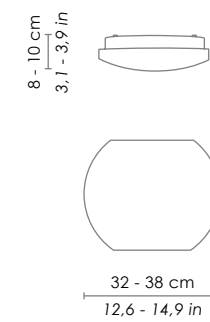

E27 220-240V € IP20

	DIMENSIONS	CODE	LAMP CONNECTION	WATT MAX
parete (con vetro aperto)/ wall (with open glass)	Ø 32cm / Ø 12,6 in	LL9140	E27	1 x 42 HS
	Ø 38 cm / Ø 14,9 in	LL9150	E27	2 x 42 HS

LED - 3000K - CRI>80 - 220-240V € IP20

	DIMENSIONS	CODE	TOTAL ABSORPTION	LUMEN LED BOARD
parete (con vetro aperto)/ wall (with open glass)	Ø 32cm / Ø 12,6 in	LD914003	10 W	1310 lm
	Ø 38 cm / Ø 14,9 in	LD915003	16 W	1502 lm

LED 2700K - 4000K su richiesta / on request