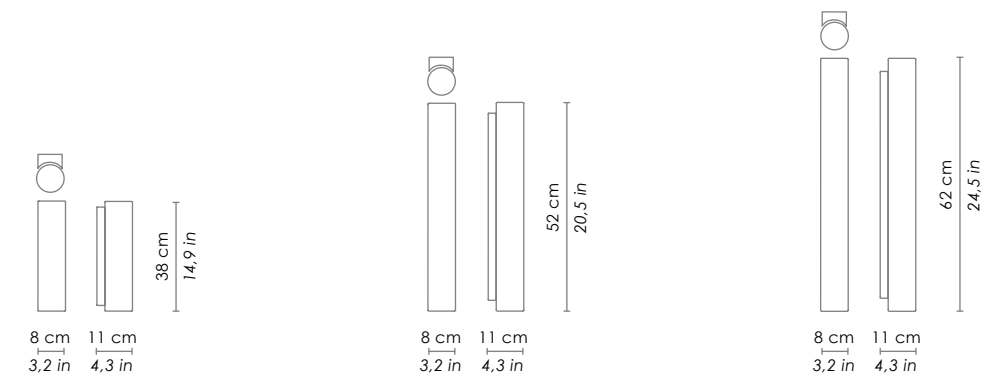

LED 220-240V - 3000K - CRI>80 - C< IP20

	DIMENSIONS	CODE	POWER LED	TOTAL ABSORPTION	LUMEN LAMP
parete wall	8 x 38 x 11 cm / 3,2 x 14,9 x 4,3 in	LD9591B3	12 W	15,2 W	1485 lm
	8 x 52 x 11 cm / 3,2 x 20,5 x 4,3 in	LD9592B3	15 W	16,3 W	1529 lm
	8 x 62 x 11 cm / 3,2 x 24,5 x 4,3 in	LD9593B3	22 W	27,5 W	2462 lm

Posizionamento sia verticale sia orizzontale. Con placca di chiusura per i lati aperti. **Vetro lucido**
vertical or horizontal. End plate for closing open sides. **Glossy glass.**

141