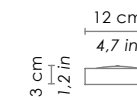

MONO EMISSIONE / SINGLE EMISSION