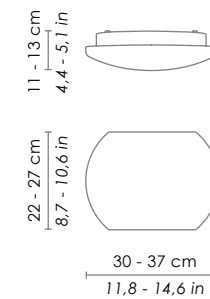

PARETE - SOFFITTO
WALL - CEILING