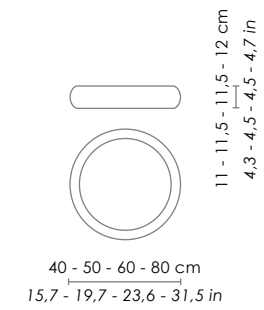

TREVISO

PARETE - SOFFITTO
WALL - CEILING

E27 220-240V C€

	DIMENSIONS	CODE	METAL PART FINISHES			IP	LAMP CONNECTION	WATT MAX
			BIANCO WHITE	BICOLORE BIANCO + NERO TWO-TONE WHITE + BLACK	BICOLORE BIANCO + GRIGIO TWO-TONE WHITE + GREY			
parete - soffitto wall - ceiling	Ø 40 cm / Ø 15,7 in	LL120103	B	N	G	IP44	E27	1 x 42 HS
	Ø 50 cm / Ø 19,7 in	LL120203	B	N	G	IP44	E27	2 x 42 HS
	Ø 60 cm / Ø 23,6 in	LL120303	B	N	G	IP44	E27	3 x 42 HS
	Ø 80 cm / Ø 31,5 in	LL120403	B	N	G	IP20	E27	5 x 52 HS

LED 220-240V - 3000K - CRI>80 - C€

	DIMENSIONS	CODE	METAL PART FINISHES			IP	TOTAL ABSORPTION	LUMEN LED BOARD
			BIANCO WHITE	BICOLORE BIANCO + NERO TWO-TONE WHITE + BLACK	BICOLORE BIANCO + GRIGIO TWO-TONE WHITE + GREY			
parete - soffitto wall - ceiling	Ø 40 cm / Ø 15,7 in	LD120103	B	N	G	IP44	16 W	1502 lm
	Ø 50 cm / Ø 19,7 in	LD120203	B	N	G	IP44	25 W	2117 lm
	Ø 60 cm / Ø 23,6 in	LD120303	B	N	G	IP44	41 W	3791 lm
	Ø 80 cm / Ø 31,5 in	LD120403	B	N	G	IP20	74 W	7200 lm

LED dimmerabile / dimmable 220-240V - 3000K - CRI>80 - C€ IP44

	DIMENSIONS	CODE	METAL PART FINISHES			TOTAL ABSORPTION	LUMEN LED BOARD	DIMMER
			BIANCO WHITE	BICOLORE BIANCO + NERO TWO-TONE WHITE + BLACK	BICOLORE BIANCO + GRIGIO TWO-TONE WHITE + GREY			
parete - soffitto wall - ceiling	Ø 40 cm / Ø 15,7 in	LD126103	B	N	G	0 - 16 W	0 - 1502 lm	1/10V*
	Ø 50 cm / Ø 19,7 in	LD126203	B	N	G	0 - 25 W	0 - 2117 lm	1/10V*
	Ø 60 cm / Ø 23,6 in	LD126303	B	N	G	0 - 41 W	0 - 3791 lm	1/10V*

* Regolabile mediante potenziometro / Adjustable using a potentiometer

LED emergenza / emergency 1h S.A. 220-240V - 3000K - CRI>80 - C€ IP44

	DIMENSIONS	CODE	METAL PART FINISHES			TOTAL ABSORPTION	LUMEN LED BOARD
			BIANCO WHITE	BICOLORE BIANCO + NERO TWO-TONE WHITE + BLACK	BICOLORE BIANCO + GRIGIO TWO-TONE WHITE + GREY		
parete - soffitto wall - ceiling	Ø 50 cm / Ø 19,7 in	LD127203	B	N	G	6 - 25 W	470 - 2117 lm
	Ø 60 cm / Ø 23,6 in	LD127303	B	N	G	12 - 41 W	760 - 3791 lm

LED 2700K - 4000K su richiesta / on request

Possibilità di colori su richiesta con quantitativi minimi / colour options on request with minimum quantities

Emergenza Versione con dispositivo di emergenza per l'alimentazione in luce permanente di una lampada. Autonomia 1h
Emergency Version with emergency device for powering one permanent lamp. Autonomy 1 hour.

FINITURA PARTI METALLICHE / METAL PART FINISHES