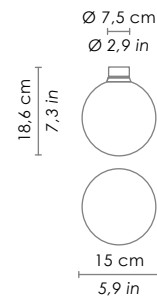

LED 220-240V - 3000K - CRI>80 €€ [IP20]

	DIMENSIONS	CODE	TOTAL ABSORPTION	LUMEN LED BOARD
incasso recessed	Ø 15 cm / Ø 5,9 in	LD9916C3...	8 W	700 lm

LED 220-240V - 3000K - CRI>80 €€ [IP20]

	DIMENSIONS	CODE	TOTAL ABSORPTION	LUMEN LED BOARD
parete - soffitto wall - ceiling	Ø 15 cm / Ø 5,9 in	LD9917C3	4 W	320 lm

HALO 220-240V €€ [IP20]

	DIMENSIONS	CODE	LAMP CONNECTION	WATT MAX
Elemento componibile - gruppo luce	Ø 15 - h 130 cm / Ø 5,9 - 51,2 in	LL9916	G9	1 x 33 HS
modular element -	Ø 15 - h 300 cm / Ø 5,9 - 118,1 in	LL9917	G9	1 x 33 HS
lamp component kit	Ø 15 - h 500 cm / Ø 5,9 - 196,8 in	LL9918	G9	1 x 33 HS

...IP44 su richiesta / on request