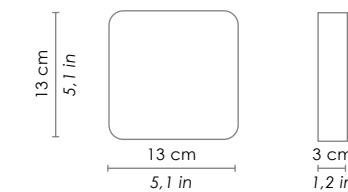

ASTUCCIO

PARETE - TERRA
WALL - FLOOR LAMP

PARETE
WALL

Collezione di lampade a parete con corpo in pressofusione di alluminio verniciato nei colori bianco opaco o grigio scuro, diffusore in policarbonato bianco e fonte luminosa a LED biemissione. La collezione Astuccio ha un grado di protezione IP54 idonea per uso esterno ed interno.

A collection of wall lamps with a matt white or dark grey painted die-cast aluminium fixture, a white polycarbonate diffuser and a double emission LED light source. The Astuccio collection has IP54 protection, making it ideal for indoor and outdoor use.