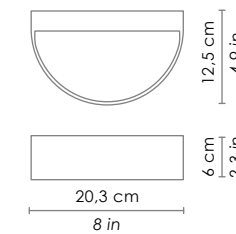

PARETE
WALL