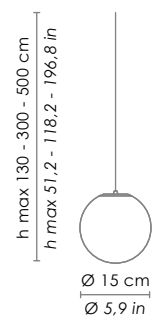

LED 220-240V - 3000K - CRI>80 €€ [IP20]

	DIMENSIONS	CODE	TOTAL ABSORPTION	LUMEN LED BOARD
incasso recessed	Ø 15 cm / Ø 5,9 in	LD9916C3...	8 W	700 lm

LED 220-240V - 3000K - CRI>80 €€ [IP20]

	DIMENSIONS	CODE	TOTAL ABSORPTION	LUMEN LED BOARD
parete - soffitto wall - ceiling	Ø 15 cm / Ø 5,9 in	LD9917C3	4 W	320 lm

HALO 220-240V €€ [IP20]

	DIMENSIONS	CODE	LAMP CONNECTION	WATT MAX
Elemento componibile - gruppo luce	Ø 15 - h 130 cm / Ø 5,9 - 51,2 in	LL9916	G9	1 x 33 HS
modular element -	Ø 15 - h 300 cm / Ø 5,9 - 118,1 in	LL9917	G9	1 x 33 HS
lamp component kit	Ø 15 - h 500 cm / Ø 5,9 - 196,8 in	LL9918	G9	1 x 33 HS

...IP44 su richiesta / on request