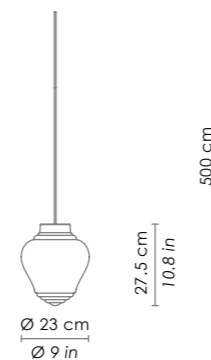

LCL21--

Parti metalliche verniciato grigio /
grey painted metal parts.
1xE27 70W HS
500 cm h totale / 196,8 in total