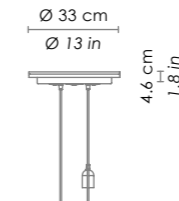

LON2500 grigio / grey
LON3500 bianco / white

Base universale per sospensione - inclusi 10 cavi acciaio 5 metri - regolabile (4 cavi da 5 metri) / standard metal frame for hanging lamp - including 10 steel cables 196.8 in - adjustable (4 cables to 196.8 in)

5x5W LED 5x400lm 3000K + 4xE27 70W HS (dimmerabile su richiesta / dimmable on request)
CE IP20