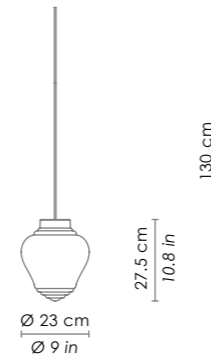

Parti metalliche verniciato grigio /
grey painted metal parts.
1xE27 70W HS
130 cm h totale / 51,2 in total h

CLYDE

LCL01--

Parti metalliche verniciato grigio /
grey painted metal parts.
1xE27 70W HS
130 cm h totale / 51,2 in total h