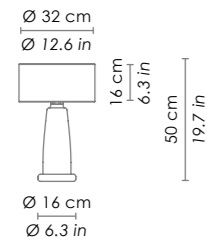

PERLE

LAMPADA DA TAVOLO / TABLE LAMP

LPR01---

Lampada da tavolo piccola /
small table lamp
1xE14 + 1xE27 28-70W HS
€ IP20