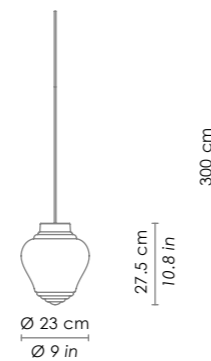

LCL11--

Parti metalliche verniciato grigio /
grey painted metal parts.
1xE27 70W HS
300 cm h totale / 118,1 in total h