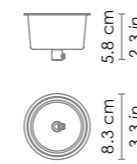

ROSONE / CANOPY

LGR0001 grigio / grey
LGR0002 bianco / white

Rosone per sospensione 1 luce /
canopy for hanging lamp 1 light