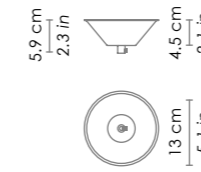

LGR0006 grigio / grey
LGR0016 bianco / white

Rosone per sospensione 1 luce / canopy for hanging lamp 1 light