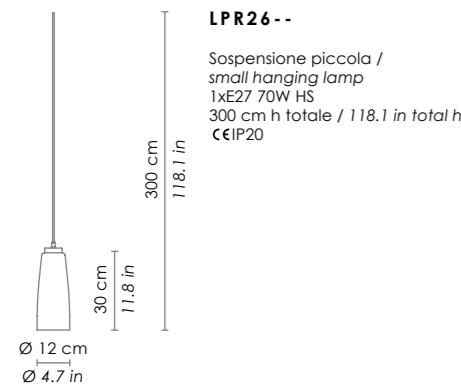

LPR06--

Sospensione piccola / small hanging lamp
1xE27 70W HS
130 cm h totale / 51,2 in total h
CEIP20

LPR07--

Sospensione grande / large hanging lamp
1xE27 70W HS
130 cm h totale / 51,2 in total h
CEIP20