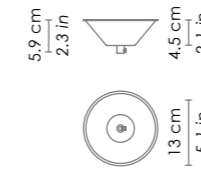

LGR0006 grigio / grey
LGR0016 bianco / white

Rosone per sospensione 1 luce /
canopy for hanging lamp 1 light