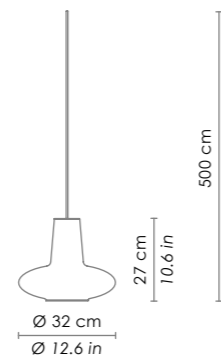

LGL21--
Parti metalliche verniciato grigio /
grey painted metal parts.
1xE27 70W HS
500 cm h totale / 196,8 in total h