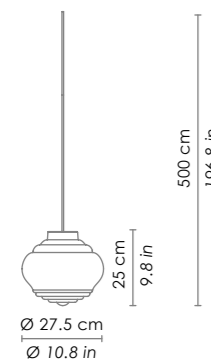

LBN21--

Parti metalliche verniciato grigio /
grey painted metal parts.
1xE27 70W HS
500 cm h totale / 196,8 in total