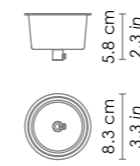

ROSONE / CANOPY

LGR0001 grigio / grey
LGR0002 bianco / white

Rosone per sospensione 1 luce / canopy for hanging lamp 1 light