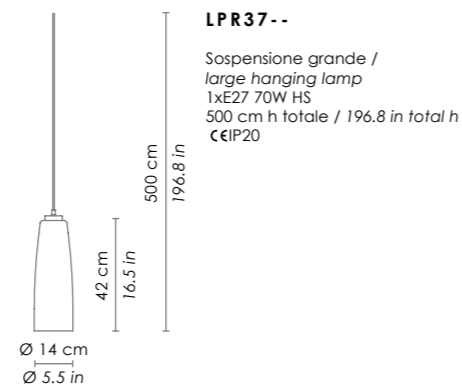

LPR06--

Sospensione piccola / small hanging lamp
1xE27 70W HS
130 cm h totale / 51,2 in total h
CEIP20

LPR07--

Sospensione grande / large hanging lamp
1xE27 70W HS
130 cm h totale / 51,2 in total h
CEIP20

LPR26--

Sospensione piccola / small hanging lamp
1xE27 70W HS
300 cm h totale / 118,1 in total h
CEIP20

LPR27--

Sospensione grande / large hanging lamp
1xE27 70W HS
300 cm h totale / 118,1 in total h
CEIP20

LPR36--

Sospensione piccola / small hanging lamp
1xE27 70W HS
500 cm h totale / 196,8 in total h
CEIP20

LPR37--

Sospensione grande / large hanging lamp
1xE27 70W HS
500 cm h totale / 196,8 in total h
CEIP20