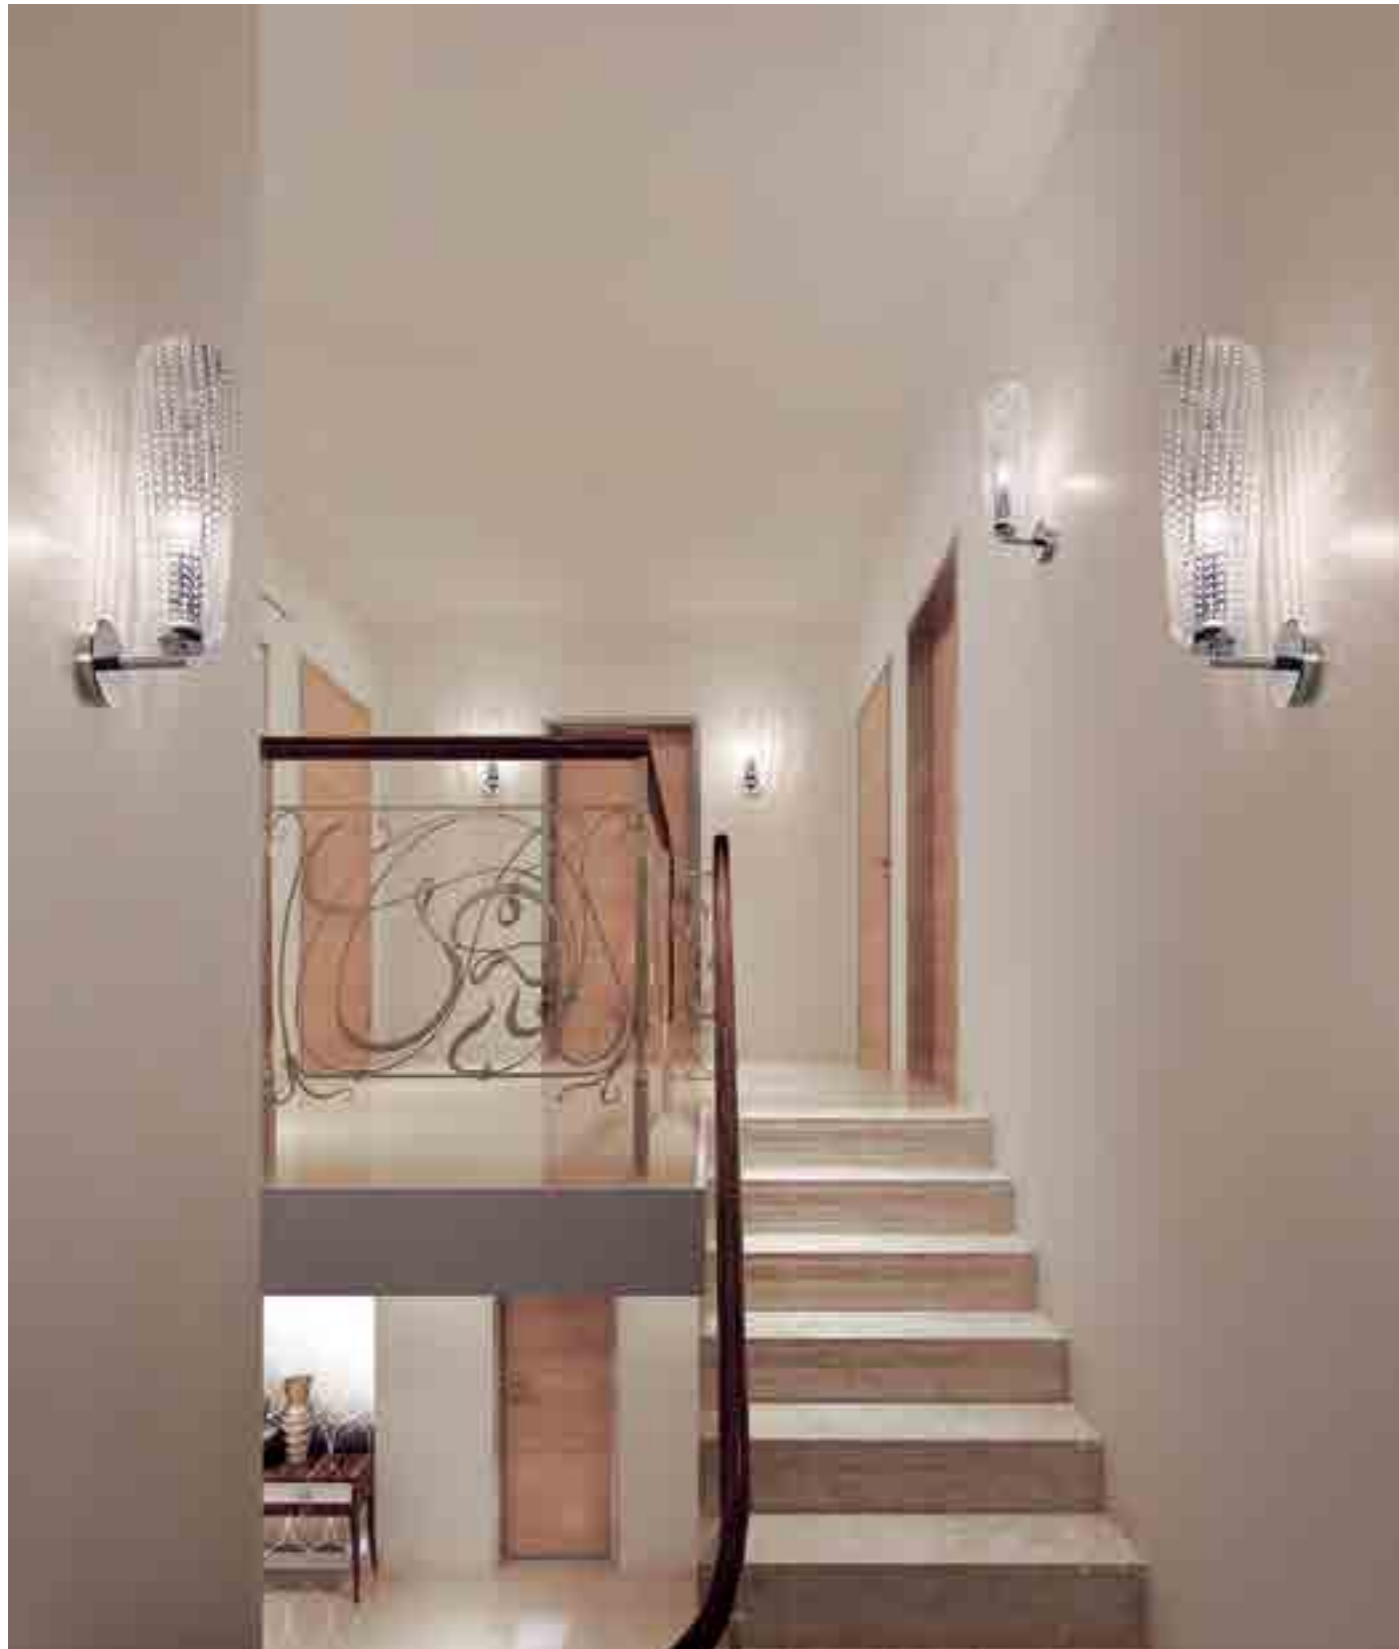

Handcrafted mouth-blown glass in various colours, a combination of transparency and glass paste. Chromed - painted metal parts and white fabric lampshade. Customizable product.

PARETE - SOSPENSIONE - TAVOLO - TERRA /
WALL - HANGING - TABLE - FLOOR LAMP

PERLE

PERLE

LAMPADA DA TAVOLO / TABLE LAMP

LPR01---

Lampada da tavolo piccola /
small table lamp
1xE14 + 1xE27 28-70W HS
€ IP20

LPR02---

Lampada da tavolo grande /
large table lamp
1xE14 + 1xE27 28-105W HS
€ IP20