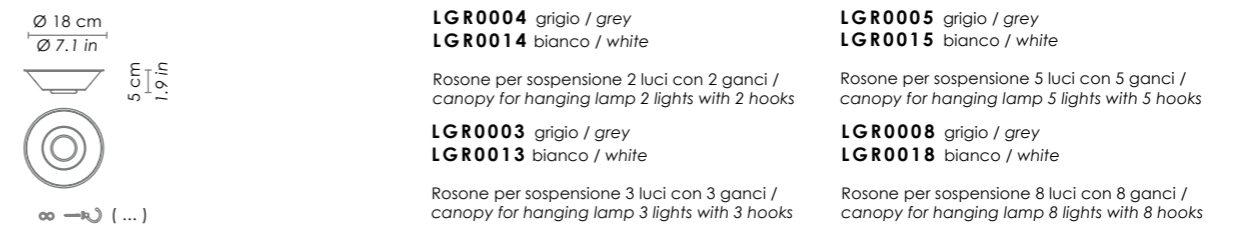

ROSONE / CANOPY

**Esempio installazione
rosone rotondo (vetri
con cavo min. 3 m) /
example of installation
with round canopy (glass
with cable min. 118,1 in)**