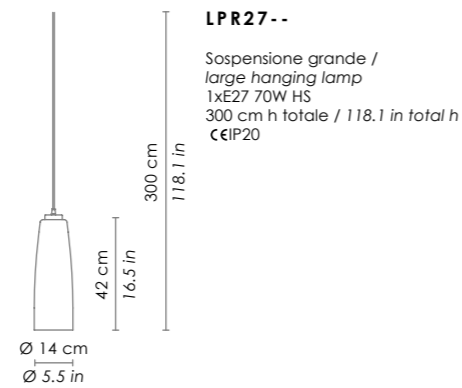

LPR06--

Sospensione piccola / small hanging lamp
1xE27 70W HS
130 cm h totale / 51,2 in total h
CEIP20

LPR07--

Sospensione grande / large hanging lamp
1xE27 70W HS
130 cm h totale / 51,2 in total h
CEIP20

LPR26--

Sospensione piccola / small hanging lamp
1xE27 70W HS
300 cm h totale / 118,1 in total h
CEIP20

LPR27--

Sospensione grande / large hanging lamp
1xE27 70W HS
300 cm h totale / 118,1 in total h
CEIP20