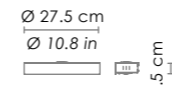

LON0600 grigio / grey

Base universale per applique verniciata grigia con cover acciaio lucido. Includi 3 cavi acciaio 1,25 metri / standard metal frame painted grey with steel cover for wall lamp. Including 3 steel cables (49,2 in each)

3x5W LED 3x400lm 3000K (dimmerabile su richiesta / dimmable on request)
CE IP20

Per codice LON0600 esempio di installazione con 4 vetri / code LON0600 example of installation with n°4 glasses