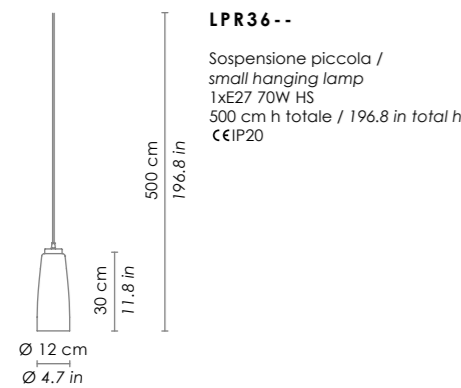

LPR06--

Sospensione piccola / small hanging lamp
1xE27 70W HS
130 cm h totale / 51,2 in total h
CEIP20

LPR07--

Sospensione grande / large hanging lamp
1xE27 70W HS
130 cm h totale / 51,2 in total h
CEIP20

LPR26--

Sospensione piccola / small hanging lamp
1xE27 70W HS
300 cm h totale / 118,1 in total h
CEIP20

LPR27--

Sospensione grande / large hanging lamp
1xE27 70W HS
300 cm h totale / 118,1 in total h
CEIP20