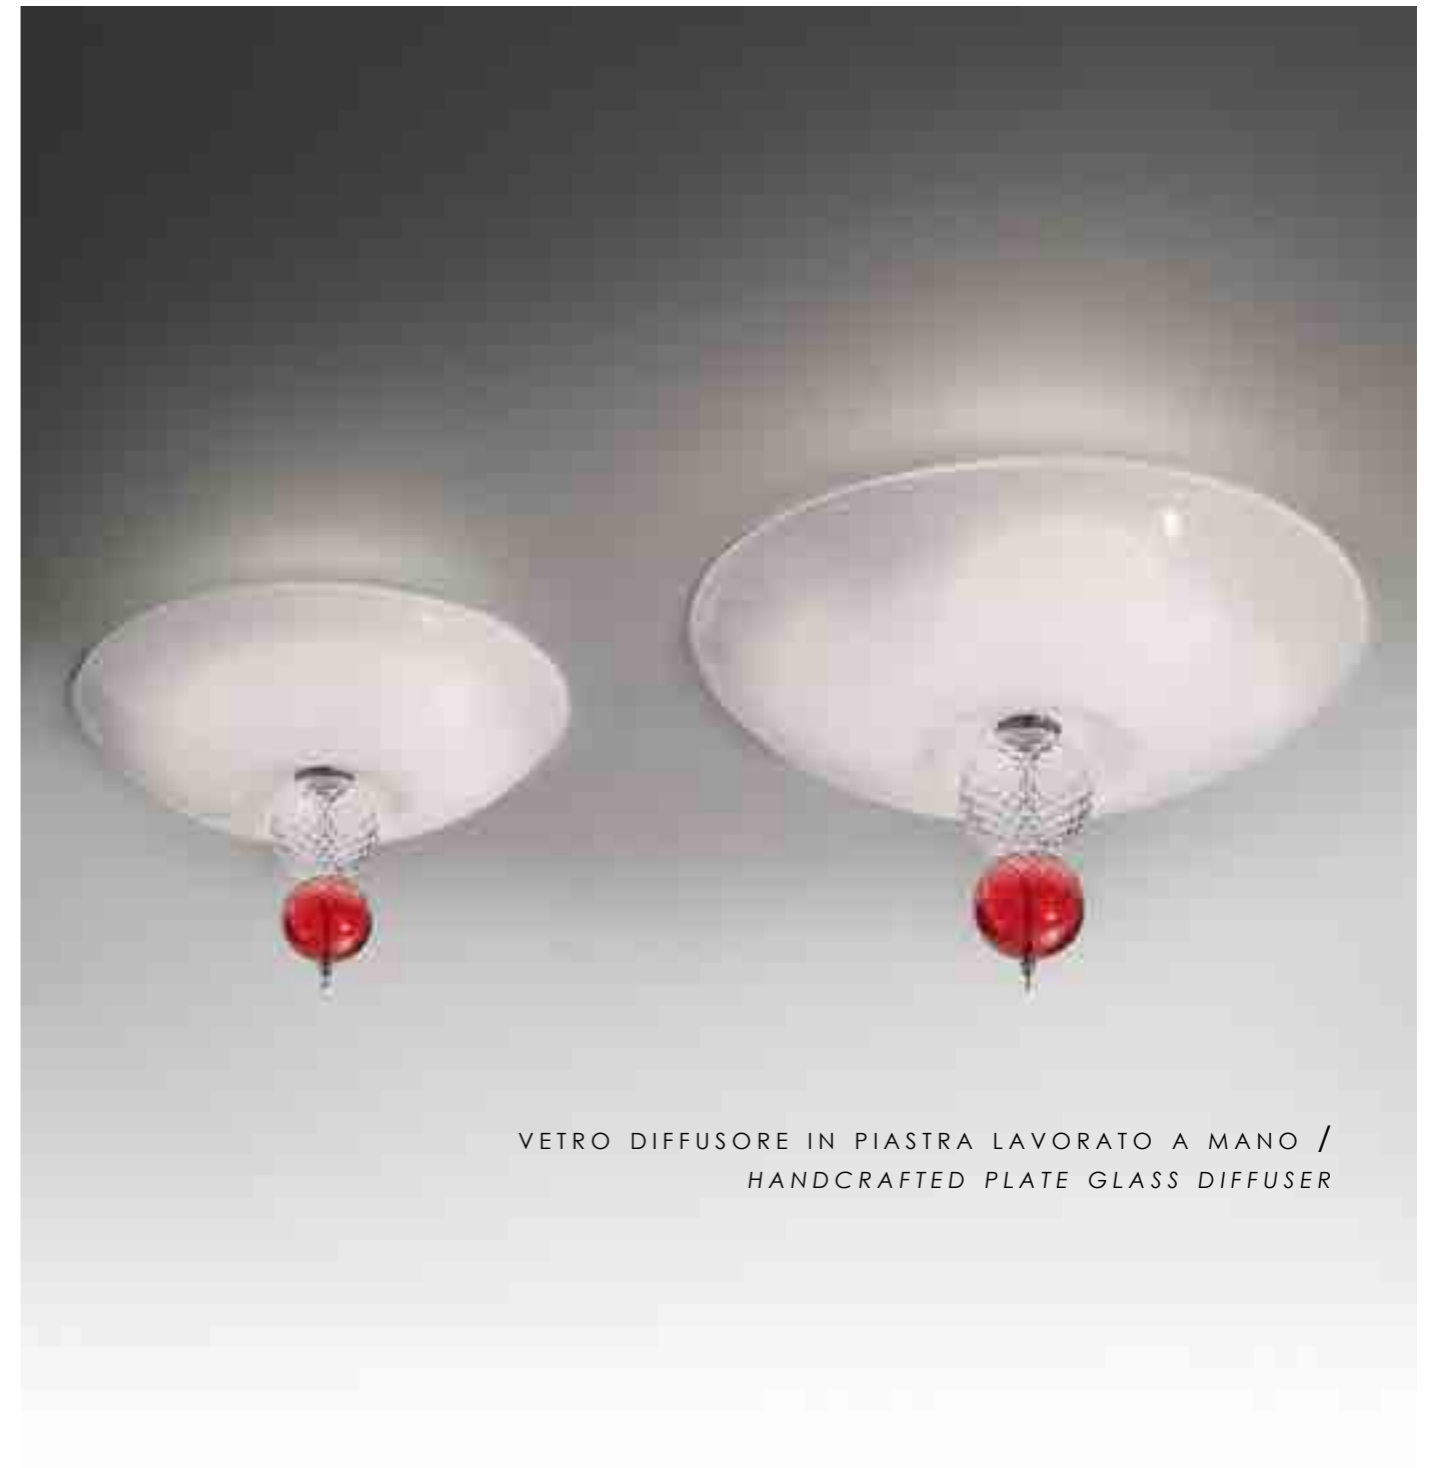

Handcrafted mouth-blown glass with "balloton" relief finish in various colours. Chromed or painted metal parts and white fabric lampshade. Transparent cabling. Customizable product.

PARETE - SOFFITTO - TAVOLO - TERRA /
WALL - CEILING - TABLE - FLOOR LAMP

REGOLO

REGOLO

REGOLO

VETRO DIFFUSORE IN PIASTRA LAVORATO A MANO /
HANDCRAFTED PLATE GLASS DIFFUSER

REGOLO

LAMPADA DA TAVOLO / TABLE LAMP

LRG01---

Lampada da tavolo piccola / small table lamp

1xE27 70W HS
Parti metalliche cromate / chrome metal parts
3 sfere Ø 8 cm trasparenti + 2 sfere Ø 8 cm colorate / 3 globes Ø 3.1 in transparent + 2 globes Ø 3.1 in colored
CE IP20

LRG02---

Lampada da tavolo grande / large table lamp