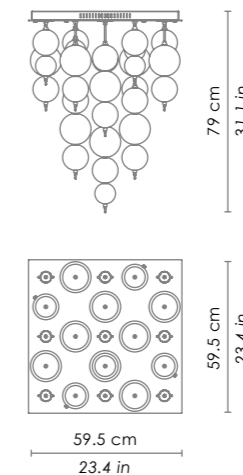

LRG08--

Lampada a soffitto / ceiling lamp.

9x5W LED 9X400lm 3000K (dimmerabile su richiesta / dimmable on request)
Cover acciaio lucido, base verniciata grigio - particolari cromo / steel cover, grey painted base - chrome details.
5 sfere Ø 8 cm trasparenti + 6 sfere Ø 8 cm colorate / 5 globes Ø 3.1 in transparent + 6 globes Ø 3.1 in colored

4 sfere Ø 10 cm trasparenti + 9 sfere Ø 10 cm colorate / 4 globes Ø 3.9 in transparent + 9 globes Ø 3.9 in colored

5 sfere Ø 12 cm trasparenti + 3 sfere Ø 12 cm colorate / 5 globes Ø 4.7 in transparent + 3 globes Ø 4.7 in colored
CE IP20