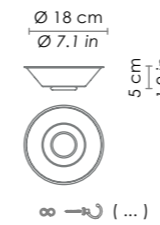

LGR0004 grigio / grey
LGR0014 bianco / white

Rosone per sospensione 2 luci con 2 ganci / canopy for hanging lamp 2 lights with 2 hooks

LGR0003 grigio / grey
LGR0013 bianco / white

Rosone per sospensione 3 luci con 3 ganci / canopy for hanging lamp 3 lights with 3 hooks

LGR0005 grigio / grey
LGR0015 bianco / white

Rosone per sospensione 5 luci con 5 ganci / canopy for hanging lamp 5 lights with 5 hooks

LGR0008 grigio / grey
LGR0018 bianco / white

Rosone per sospensione 8 luci con 8 ganci / canopy for hanging lamp 8 lights with 8 hooks