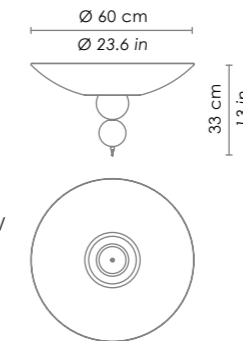

LRG15--

3xE27 70W HS

Lampada a soffitto / ceiling lamp.
Vetro diffusore in piastra lavorato a mano / handcrafted plate glass diffuser.
1 sfera Ø 8 cm colorata + 1 sfera Ø 10 cm trasparente / 1 globe Ø 3.1 in colored + 1 globe Ø 3.9 in transparent
CE IP20

LRG06--

1x64W LED 1X6400lm 2900K

LRG16--

4xE27 70W HS

Lampada a soffitto / ceiling lamp.
Vetro diffusore in piastra lavorato a mano / handcrafted plate glass diffuser.
1 sfera Ø 8 cm colorata + 1 sfera Ø 12 cm trasparente / 1 globe Ø 3.9 in colored + 1 globe Ø 4.7 in transparent
CE IP20