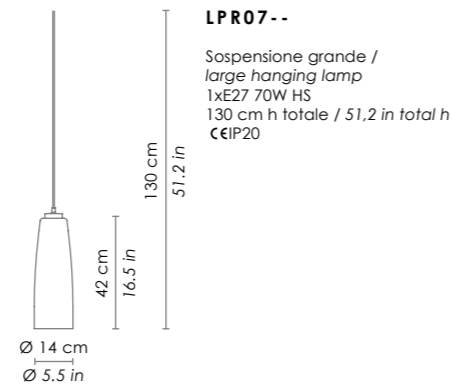

LPR06--

Sospensione piccola / small hanging lamp
1xE27 70W HS
130 cm h totale / 51,2 in total h
CEIP20

LPR07--

Sospensione grande / large hanging lamp
1xE27 70W HS
130 cm h totale / 51,2 in total h
CEIP20