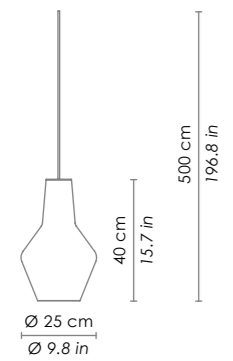

LRM21--
Parti metalliche verniciato grigio /
grey painted metal parts.
1xE27 70W HS
500 cm h totale / 196,8 in total h