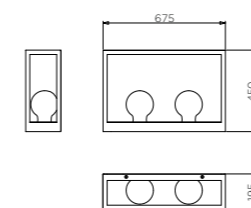

Ball in box wall lamp

Ball in box lampada da muro per interno ed esterno IP44 - *Ball in box indoor and outdoor wall lamp IP44*

codice code	materiale e finitura material and finish	diffusore diffuser	fonte luminosa lamping
BBW2 BRN	Metallo verniciato brunito <i>Painted metal burnished finish</i>	Vetro temperato <i>Tempered glass</i>	led 2x4,8W 100/240V 3000°K
BBW2 B2 BRN	Metallo verniciato brunito <i>Painted metal burnished finish</i>	Vetro temperato <i>Tempered glass</i>	E27 led filament 2x6W G95 2700°K
BBW1 BRN	Metallo verniciato brunito <i>Painted metal burnished finish</i>	Vetro temperato <i>Tempered glass</i>	led 1x4,8W 100/240V 3000°K
BBW1 B2 BRN	Metallo verniciato brunito <i>Painted metal burnished finish</i>	Vetro temperato <i>Tempered glass</i>	E27 led filament 1x6W G95 2700°K