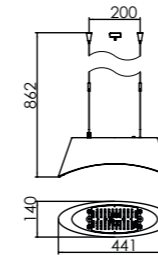

codice code	materiale e finitura material and finish	Swarovsky	Shoeler crystal	fonte luminosa lamping
AF-DCV-C-440-SW-RC	HI-MACS® Alpine White/Chrome Dove Colour/Chrome Bordeaux Violet RAL4004/Chrome	●		49LED 3500K 910lm 21W Control Gear 90/240V 50/60Hz

Con variatore d'intensità a controllo remoto - Dimmable with remote control