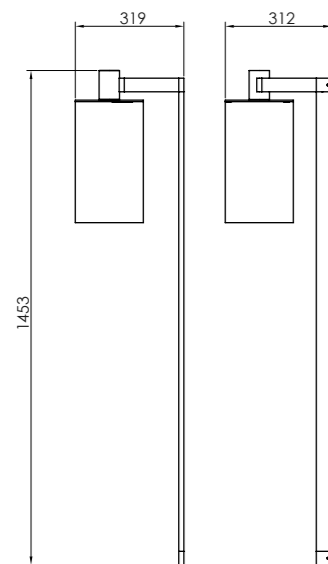

Talitha XL wall lamp

Talitha lampada da parete - Talitha XL wall lamp

codice code	materiale e finitura material and finish	fonte luminosa lamping
TLH.XLW CHR	Metallo cromato Chrome plated metal	Alog B E14 1x42W 230V
TLH.XLW BRN	Metallo verniciato brunito Painted metal burnished finish	Alog B E14 1x42W 230V
TLH.XLW BLK	Metallo verniciato nero opaco Painted metal black finish	Alog B E14 1x42W 230V
TLH.XLW BRZ	Metallo finitura bronzo Bronze finish	Alog B E14 1x42W 230V