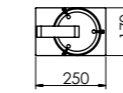

Doge table lamp

Doge lampada da tavolo - Doge table lamp

codice code	materiale e finitura material and finish	diffusore diffuser	fonte luminosa lamping
DGE.T V1 CHR L1 BRN BRZ	Metallo cromato Chrome plated metal Metallo verniciato brunito Painted metal burnished Metallo finitura bronzo Bronze finish	vetro Murano bianco white Murano glass h. 100	LED 9W 100/240V 3000°K
DGE.T V2 CHR L1 BRN BRZ	Metallo cromato Chrome plated metal Metallo verniciato brunito Painted metal burnished Metallo finitura bronzo Bronze finish	vetro Murano bianco white Murano glass h. 200	LED 9W 100/240V 3000°K