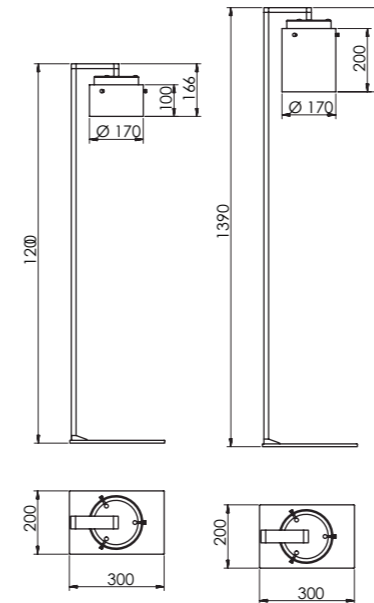

Doge floor lamp

Doge lampada da terra h.1200-1400 - Doge floor lamp h.1200-1400

codice code	materiale e finitura material and finish	diffusore diffuser	fonte luminosa lamping
DGE.F 120 V1 CHR L1 BRN BRZ	Metallo cromato Chrome plated metal Metallo verniciato brunito Painted metal burnished Metallo finitura bronzo Bronze finish	vetro Murano bianco white Murano glass h. 100	LED 9W 100/240V 3000°K
DGE.F 140 V2 CHR L1 BRN BRZ	Metallo cromato Chrome plated metal Metallo verniciato brunito Painted metal burnished Metallo finitura bronzo Bronze finish	vetro Murano bianco white Murano glass h. 200	LED 9W 100/240V 3000°K