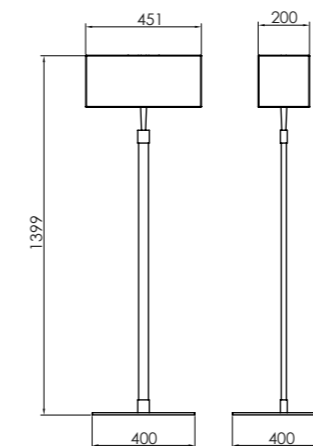

Lucy floor lamp

Lucy lampada da terra - Lucy floor lamp

codice code	materiale e finitura material and finish	diffusore diffuser	fonte luminosa lamping
LCY.F S/F BRN	Metallo verniciato brunito Painted metal burnished finish	Paralume liscio Flat shade	Alog B E14 2x42W 230V
LCY.F S/F BRZ	Metallo finitura bronzo bronze metal	Paralume liscio Flat shade	Alog B E14 2x42W 230V