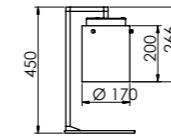

Doge table lamp

Doge lampada da tavolo - Doge table lamp

codice code	materiale e finitura material and finish	diffusore diffuser	fonte luminosa lamping
DGE.T V1 CHR L1 BRN BRZ	Metallo cromato Chrome plated metal Metallo verniciato brunito Painted metal burnished Metallo finitura bronzo Bronze finish	vetro Murano bianco white Murano glass h. 100	LED 9W 100/240V 3000°K
DGE.T V2 CHR L1 BRN BRZ	Metallo cromato Chrome plated metal Metallo verniciato brunito Painted metal burnished Metallo finitura bronzo Bronze finish	vetro Murano bianco white Murano glass h. 200	LED 9W 100/240V 3000°K