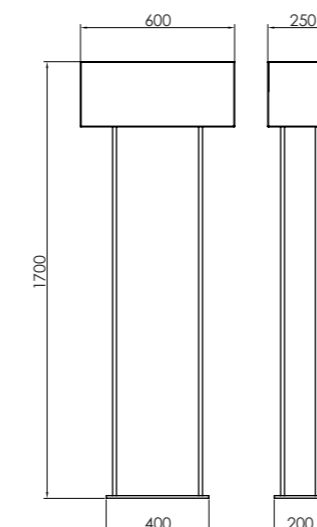

Lucy 4 floor lamp

Lucy lampada da terra - Lucy floor lamp

codice code	materiale e finitura material and finish	diffusore diffuser	fonte luminosa lamping
LCY.4F S/F BRN	Metallo verniciato brunito Painted metal burnished finish	Paralume liscio Flat shade	Alog B E14 2x42W 230V