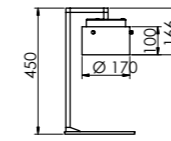

Doge table lamp

Doge lampada da tavolo - Doge table lamp

codice code	materiale e finitura material and finish	diffusore diffuser	fonte luminosa lamping
DGE.T V1 CHR L1 BRN BRZ	Metallo cromato Chrome plated metal Metallo verniciato brunito Painted metal burnished Metallo finitura bronzo Bronze finish	vetro Murano bianco white Murano glass h. 100	LED 9W 100/240V 3000°K
DGE.T V2 CHR L1 BRN BRZ	Metallo cromato Chrome plated metal Metallo verniciato brunito Painted metal burnished Metallo finitura bronzo Bronze finish	vetro Murano bianco white Murano glass h. 200	LED 9W 100/240V 3000°K