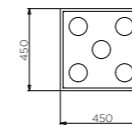

Ball in box floor lamp

Ball in box lampada da terra per interno ed esterno IP44 - *Ball in box indoor and outdoor floor lamp IP44*

codice code	materiale e finitura material and finish	diffusore diffuser	fonte luminosa lamping
BBF BRN	Metallo verniciato brunito <i>Painted metal burnished finish</i>	Vetro temperato <i>Tempered glass</i>	led 5x4,8W 100/240V 3000°K
BBF B6 BRN	Metallo verniciato brunito <i>Painted metal burnished finish</i>	Vetro temperato <i>Tempered glass</i>	E27 led filament 5x6W G95 2700°K