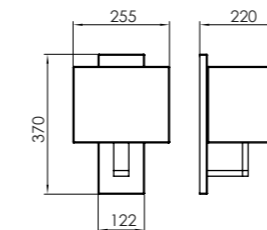

Lucy wall lamp

Lucy applique da parete - Lucy wall lamp

codice code	materiale e finitura material and finish	diffusore diffuser	fonte luminosa lamping
LCY.W S/F BRN	Metallo verniciato brunito Painted metal burnished finish	Paralume liscio Flat shade	Alog B E14 1x42W 230V
LCY.W S/F BRZ	Metallo finitura bronzo bronze metal	Paralume liscio Flat shade	Alog B E14 1x42W 230V