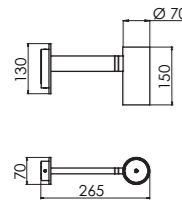

Talitha wall lamp outdoor use

Talitha lampada da parete per esterni - Talitha wall lamp outdoor use

codice code	materiale e finitura material and finish	fonte luminosa lamping
TLH.WOUT BRN	Metallo verniciato brunito Painted metal burnished finish	LED GU 10 1x5,3W 230V