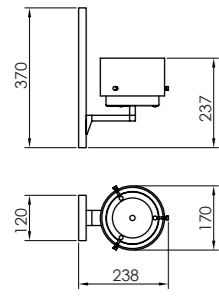

Doge up wall lamp

Doge lampada da parete - Doge wall lamp

codice code	materiale e finitura material and finish	diffusore diffuser	fonte luminosa lamping
DGE.W UP V1 CHR BRN BRZ	Metallo cromato Chrome plated metal Metallo verniciato brunito Painted metal burnished Metallo finitura bronzo Bronze finish	vetro Murano bianco white Murano glass h. 100	LED 9W 100/240V 3000°K
DGE.W UP V2 CHR BRN BRZ	Metallo cromato Chrome plated metal Metallo verniciato brunito Painted metal burnished Metallo finitura bronzo Bronze finish	vetro Murano bianco white Murano glass h. 200	LED 9W 100/240V 3000°K