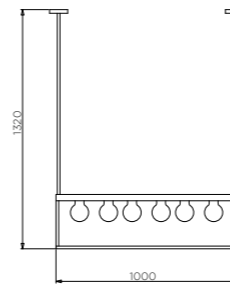

Ball in box pendant lamp

Ball in box lampada da terra per interno ed esterno IP44 - *Ball in box indoor and outdoor floor lamp IP44* Ball in box lampada

codice code	materiale e finitura material and finish	diffusore diffuser	fonte luminosa lamping
BBP BRN	Metallo verniciato brunito <i>Painted metal burnished finish</i>	Vetro temperato <i>Tempered glass</i>	led 6x4,8W 100/240V 3000°K
BBP B6 BRN	Metallo verniciato brunito <i>Painted metal burnished finish</i>	Vetro temperato <i>Tempered glass</i>	E27 led filament 6x6W G95 2700°K