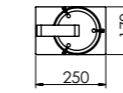

Doge table lamp

Doge lampada da tavolo - Doge table lamp

codice code	materiale e finitura material and finish	diffusore diffuser	fonte luminosa lamping
DGE.T V1 CHR L1 BRN BRZ	Metallo cromato Chrome plated metal Metallo verniciato brunito Painted metal burnished Metallo finitura bronzo Bronze finish	vetro Murano bianco white Murano glass h. 100	LED 9W 100/240V 3000°K
DGE.T V2 CHR L1 BRN BRZ	Metallo cromato Chrome plated metal Metallo verniciato brunito Painted metal burnished Metallo finitura bronzo Bronze finish	vetro Murano bianco white Murano glass h. 200	LED 9W 100/240V 3000°K