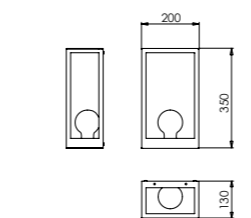

Ball in box wall lamp

Ball in box lampada da muro per interno ed esterno IP44 - *Ball in box indoor and outdoor wall lamp IP44*

codice code	materiale e finitura material and finish	diffusore diffuser	fonte luminosa lamping
BBW2 BRN	Metallo verniciato brunito <i>Painted metal burnished finish</i>	Vetro temperato <i>Tempered glass</i>	led 2x4,8W 100/240V 3000°K
BBW2 B2 BRN	Metallo verniciato brunito <i>Painted metal burnished finish</i>	Vetro temperato <i>Tempered glass</i>	E27 led filament 2x6W G95 2700°K
BBW1 BRN	Metallo verniciato brunito <i>Painted metal burnished finish</i>	Vetro temperato <i>Tempered glass</i>	led 1x4,8W 100/240V 3000°K
BBW1 B2 BRN	Metallo verniciato brunito <i>Painted metal burnished finish</i>	Vetro temperato <i>Tempered glass</i>	E27 led filament 1x6W G95 2700°K