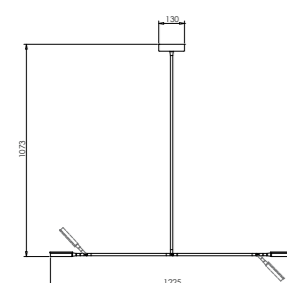

ThinThintall pendant lamp

ThinThin sospensione - *ThinThin tall pendapnt lamp*