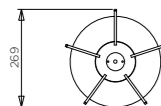

Macrokeira 250

Up lampada da tavolo per interno - *Up indoor table lamp*

codice code	materiale e finitura material and finish	diffusore diffuser	fonte luminosa lamping
MKR T 25 GRY	Metallo verniciato grigio <i>Painted metal gray</i>	Vetro di Murano <i>Murano glass</i>	led 4,8W 100/240V 3000°K
MKR T 25 GLD	Metallo verniciato oro <i>Painted metal gold</i>	Vetro di Murano <i>Murano glass</i>	led 4,8W 100/240V 3000°K

Con variatore d'intensità per uso interno - *with dimmer switch for indoor use*