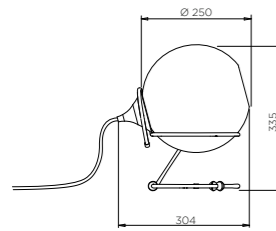

Up table lamp

Up lampada da tavolo per interno - *Up indoor table lamp*

codice code	materiale e finitura material and finish	diffusore diffuser	fonte luminosa lamping
UP T BRN	Metallo verniciato brunito <i>Painted metal burnished finish</i>	Vetro di Murano <i>Murano glass</i>	led 4,8W 100/240V 3000°K
UP T GLD	Metallo verniciato oro <i>Painted metal gold finish</i>	Vetro di Murano <i>Murano glass</i>	led 4,8W 100/240V 3000°K

Con accensione touch per uso interno - *with touch switch on for indoor use*

Up floor lamp

Up lampada da terra per interno - *Up indoor floor lamp*