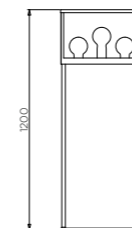

Ball in box floor lamp

Ball in box lampada da terra per interno ed esterno IP44 - *Ball in box indoor and outdoor floor lamp IP44*

codice code	materiale e finitura material and finish	diffusore diffuser	fonte luminosa lamping
BBF BRN	Metallo verniciato brunito <i>Painted metal burnished finish</i>	Vetro temperato <i>Tempered glass</i>	led 5x4,8W 100/240V 3000°K
BBF B6 BRN	Metallo verniciato brunito <i>Painted metal burnished finish</i>	Vetro temperato <i>Tempered glass</i>	E27 led filament 5x6W G95 2700°K