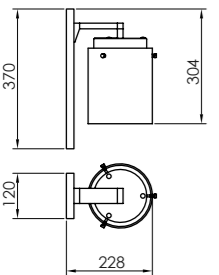

Doge up wall lamp

Doge lampada da parete - Doge wall lamp

codice code	materiale e finitura material and finish	diffusore diffuser	fonte luminosa lamping
DGE.W UP V1 CHR BRN BRZ	Metallo cromato Chrome plated metal Metallo verniciato brunito Painted metal burnished Metallo finitura bronzo Bronze finish	vetro Murano bianco white Murano glass h. 100	LED 9W 100/240V 3000°K
DGE.W UP V2 CHR BRN BRZ	Metallo cromato Chrome plated metal Metallo verniciato brunito Painted metal burnished Metallo finitura bronzo Bronze finish	vetro Murano bianco white Murano glass h. 200	LED 9W 100/240V 3000°K

Doge down wall lamp

Doge lampada da parete - Doge wall lamp

codice code	materiale e finitura material and finish	diffusore diffuser	fonte luminosa lamping
DGE.W DW V1 CHR BRN BRZ	Metallo cromato Chrome plated metal Metallo verniciato brunito Painted metal burnished Metallo finitura bronzo Bronze finish	vetro Murano bianco white Murano glass h. 100	LED 9W 100/240V 3000°K
DGE.W DW V2 CHR BRN BRZ	Metallo cromato Chrome plated metal Metallo verniciato brunito Painted metal burnished Metallo finitura bronzo Bronze finish	vetro Murano bianco white Murano glass h. 200	LED 9W 100/240V 3000°K

Doge pendant lamp

Doge sospensione - Doge single pendant lamp