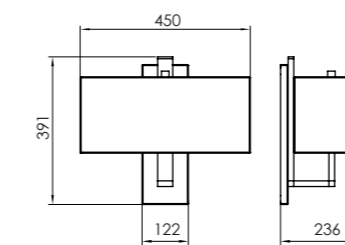

Lucy BS wall lamp

Lucy applique da parete - Lucy wall lamp

codice code	materiale e finitura material and finish	diffusore diffuser	fonte luminosa lamping
LCY.BSW S/F BRN	Metallo verniciato brunito Painted metal burnished finish	Paralume liscio Flat shade	Alog B E14 2x42W 230V
LCY.BSW S/F BRZ	Metallo finitura bronzo bronze metal	Paralume liscio Flat shade	Alog B E14 2x42W 230V