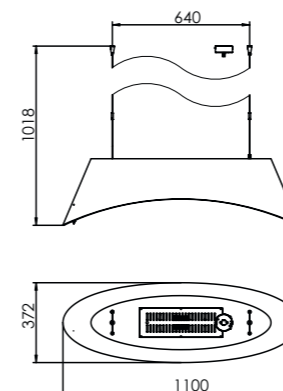

Dolcevita 1100

Dolcevita sospensione 1.1100 - Dolcevita pendant lamp 1.1100

codice code	materiale e finitura material and finish	Swarovsky	Shoeler crystal	fonte luminosa lamping
AF-DCV-C-1100-SW-RC	HI-MACS® Alpine White/Chrome Dove Colour/Chrome Bordeaux Violet RAL4004/Chrome	●		168LED 3500K 1770lm 72W Control Gear 90/240V 50/60Hz
AF-DCV-C-1100-SC-RC	HI-MACS® Alpine White/Chrome Dove Colour/Chrome Bordeaux Violet RAL4004/Chrome		●	168LED 3500K 1770lm 72W Control Gear 90/240V 50/60Hz

Con variatore d'intensità a controllo remoto - Dimmable with remote control