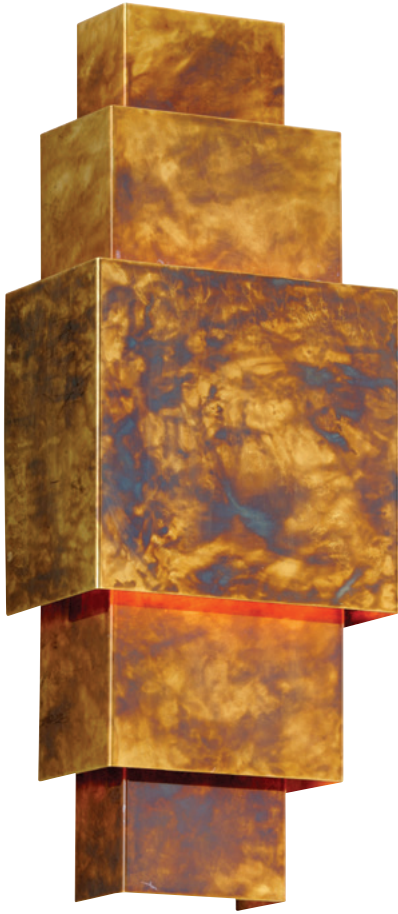

SUSPENSION

Pendants include 4 stems and hang-straight canopy.

1-6", 2-12", 1-18"

mm: 1-152, 2-305, 1-457

Figueroa

FIGUEROA

B6591HBZ **S** WALL HISTORIC BRASS

B6591PS POLISHED STAINLESS