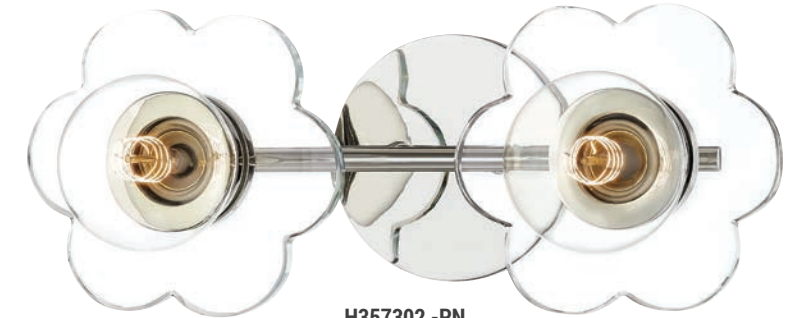

SERENA

H359301-PB

H359301 can be used as a flush mount or a sconce.

H359301-PN

H359302-PN

H359303-PB

H359304-PN

ALEXA

H357101-PN

H357101 can be used as a flush mount or a sconce.

H357101-AGB

H357302 -PN

H357303 -AGB

ITEM	DIMENSIONS	BACKPLATE	BULBS	FINISHES
H359301	5.75"D x 5.75"H x 4.75"E 146 x 146 x 121mm	4.75"D 121mm	1 40 w/c G16.5 Not Included	Polished Brass (PB) Polished Nickel (PN)
H359302	10.5"W x 5.75"H x 6"E 267 x 146 x 152mm	4.75"D 121mm	2 40 w/c G16.5 Not Included	
H359303	16.25"W x 5.75"H x 6"E 413 x 146 x 152mm	4.75"D 121mm	3 40 w/c G16.5 Not Included	
H359304	21.75"W x 5.75"H x 6"E 552 x 146 x 152mm	4.75"D 121mm	4 40 w/c G16.5 Not Included	