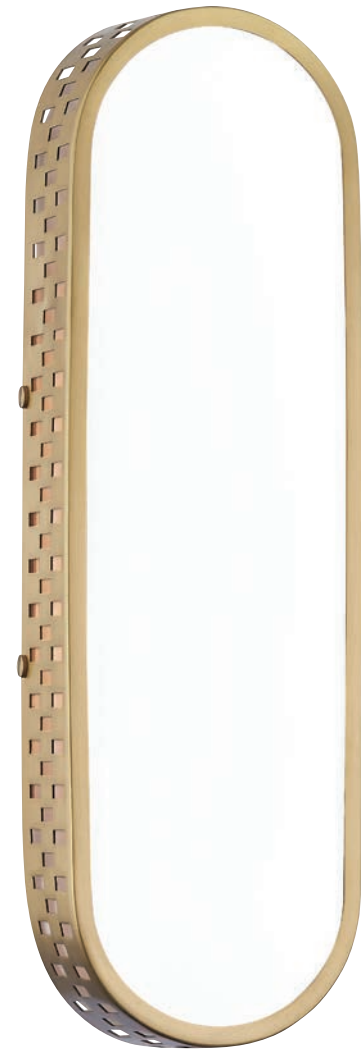

H329102-AGB