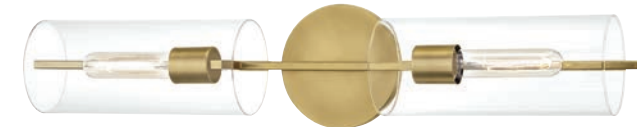

ARIEL

H326102-AGB

H326102 can be used horizontally or vertically.