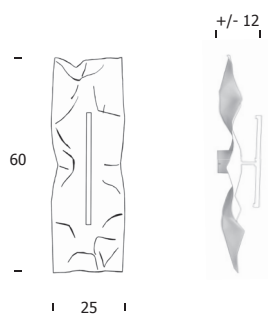

CRASH TUBE P/PL

CRASH TUBE P/PL 60X25

Wall/ceiling lamp
hand-thumped steel
cm 60X25

Steel base
Ø cm 7,5X6

Spread +/- cm 12

Led bar
6W - 24V
1100 Lm emitted
3000°K - CRI 85
2700°K on request
Power supply included