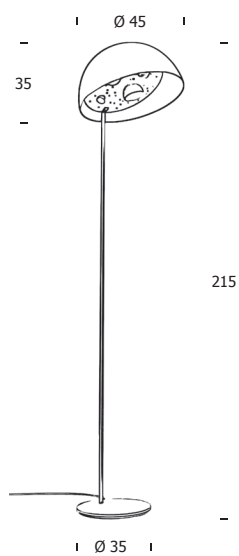

BUCOLA T45

BUCOLA T45

Floor lamp
in painted steel
cm 45X45X215

Steel base
Ø cm 35X1

Dome
Ø cm 45

Silicon cable cm 200

3 led module
12W - 230V
4050 Lm emitted
3000°K - CRI 85
2700°K on request
Electronic floor dimmer

Weight kg. 12,50