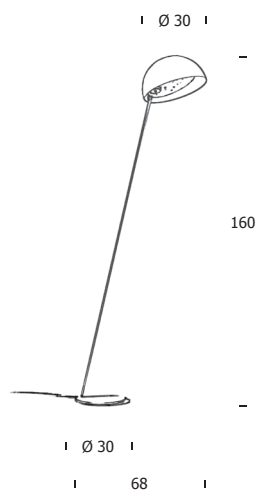

BUCOLA T30

BUCOLA T30

Floor lamp
in painted steel
cm 30X30X160

Steel base
Ø cm 30X1

Dome
Ø cm 30

Spread cm 68

Silicon cable cm 200

1 led module
12W - 230V
1350 Lm emitted
3000°K - CRI 85
2700°K on request
Electronic floor dimmer

Weight kg. 8