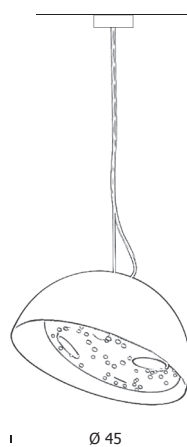

BUCOLA S45

BUCOLA S45/2

Suspension lamp
in aluminium
Ø cm 45

Steel base
Ø cm 12,5X2,5

Steel cable cm 200
Cable with textile braid cm 200

2 led module
12W - 230V
2700 Lm emitted
3000°K - CRI 85
2700°K on request
Dimmable

Weight kg. 2,5

BUCOLA S45/3

3 led module
12W - 230V
4050 Lm emitted
3000°K - CRI 85
2700°K on request
Dimmable

Weight kg. 2,6