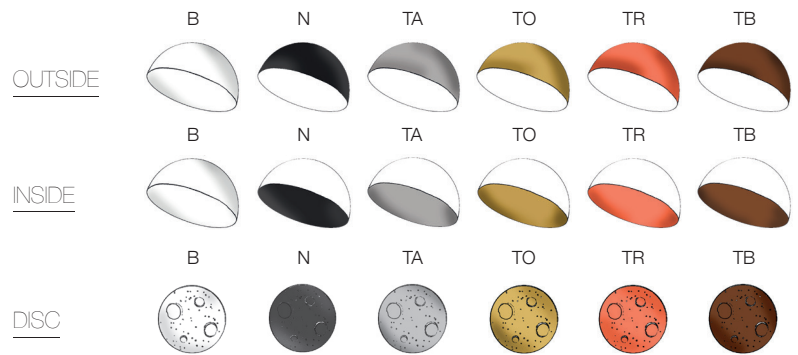

# BUCOLA

knikerboker  
the art of hand made

AVAILABLE FINISHING COMBINATIONS