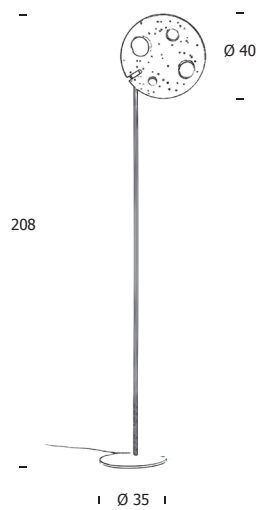

BUCHI TERRA

BUCHI TERRA

Floor lamp
in painted steel
cm 35X40X208

Steel base
Ø cm 35X1

Disc
Ø cm 40

Silicon cable cm 200

3 led module
12W - 230V
4050 Lm emitted
3000°K - CRI 85
2700°K on request
Electronic floor dimmer

Weight kg. 11,50