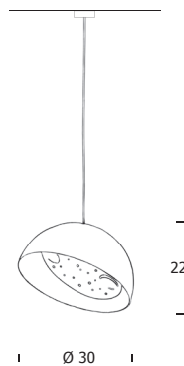

# BUCOLA S30

**BUCOLA S30**

Suspension lamp  
in aluminium  
Ø cm 30

Steel base  
Ø cm 7,5X2,1

Silicon cable cm 200

1 led module  
12W - 230V  
1350 Lm emitted  
3000°K - CRI 85  
2700°K on request  
Dimmable

## BUCOLA S45/2

Suspension lamp  
in aluminium  
Ø cm 45

Steel base  
Ø cm 12,5X2,5

Steel cable cm 200  
Cable with textile braid cm 200

2 led module  
12W - 230V  
2700 Lm emitted  
3000°K - CRI 85  
2700°K on request  
Dimmable

## BUCOLA S57/3

Suspension lamp  
in aluminium  
Ø cm 57

Steel base  
Ø cm 12,5X2,5

Steel cable cm 200  
Cable with textile braid cm 200

3 led module  
12W - 230V  
4050 Lm emitted  
3000°K - CRI 85  
2700°K on request  
Dimmable