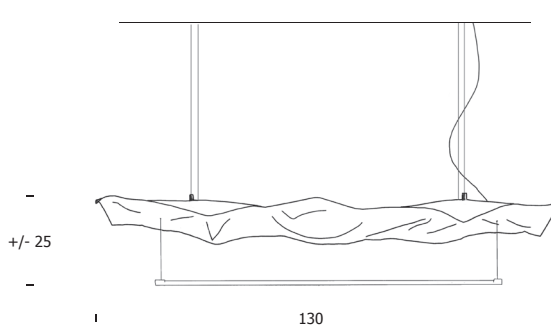

CRASH TUBE S

CRASH TUBE S 130X40

Suspension lamp
hand-thumped steel
cm 130X40

Aluminium base
cm 19X4,5X3

4 steel cables cm 200
Silicon cable cm 200

Led bar
20W - 24V
3000 Lm emitted
3000°K - CRI 85
2700°K on request
Dimmable power supply
included