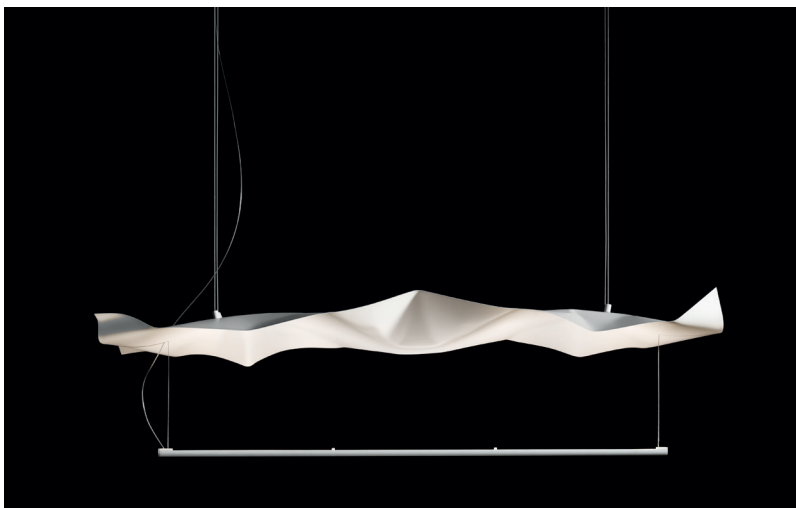

## CRASH TUBE P/PL 60X25

Wall/ceiling lamp  
hand-thumped steel  
cm 60X25

Steel base  
Ø cm 7,5X6

Spread +/- cm 12

Led bar  
6W - 24V  
1100 Lm emitted  
3000°K - CRI 85  
2700°K on request  
Power supply included