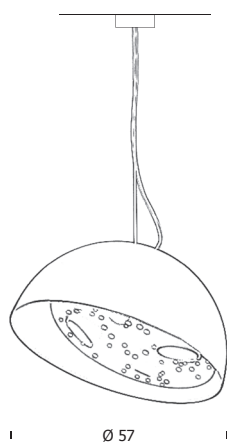

BUCOLA S57/4

4 led module
12W - 230V
5400 Lm emitted
3000°K - CRI 85
2700°K on request
Dimmable

Weight kg. 4,15